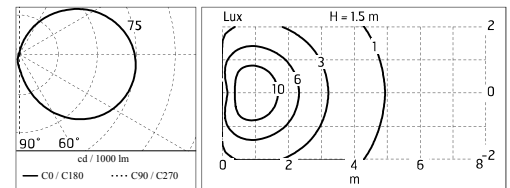

Chemical substances affect the anticorrosion covering protection.

Main specifications

Power (W)	2x9
Mountings	Wall surface
Environment	Outdoor

Optical

Lighting type	Direct
Light distribution	Asymmetric
Optical type	Diffused light