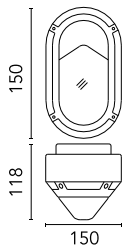

Protection rating: IP65

In compliance with EN 60598-1 standards

Class of insulation: I

Installation: wiring through a rubber cable holder (5mm$\leq\phi$10mm cables). Outdoor use requires suitable flexible cables assuring the watertightness of the cable holder.

Chemical substances affect the anticorrosion covering protection.

Main specifications

Power (W)	2x9
Mountings	Wall surface
Environment	Outdoor

Optical

Lighting type	Direct
Light distribution	Asymmetric
Optical type	Diffused light