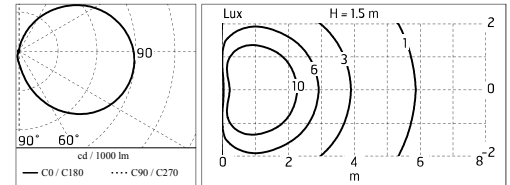

Electrical

Frequency (Hz)	50-60	Emergency	Without
Voltage (V)	220-240	Insulation class	I
Lamp holder	E27		
Dimmable	No		
Driver type	Not dimmable		

Physical

Color	White