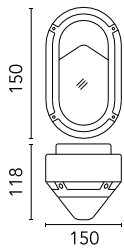

Electrical

Frequency (Hz)	50-60	Emergency	Without
Voltage (V)	220-240	Insulation class	I
Lamp holder	E27		
Dimmable	No		
Driver type	Not dimmable		

Physical

Color	White