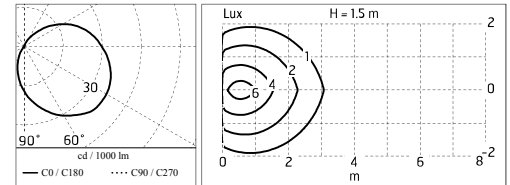

Optical

Lighting type	Direct
Light distribution	Asymmetric
Optical type	Diffused light