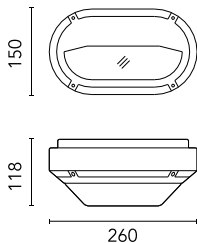

Optical

Lighting type	Direct
Light distribution	Asymmetric
Optical type	Diffused light