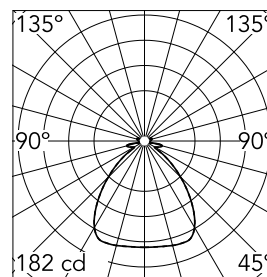

Romeo Outdoor C3 Pvc (91 cm) Green wall

■ F6469041 - Green Wall

Suspension luminaire for outdoor use providing direct and diffused light. External diffuser obtained from braided colored PVC tubes, internal frame in polyester-painted aluminum tubes. Inner diffuser in opal-colored, vacuum-formed polycarbonate which is removable for bulb change without the use of tools. Diffuser support in anodized die-cast aluminum alloy, liquid grey painted. Die-cast aluminum alloy ceiling fitting with polished finish. Injection-molded polycarbonate (PC) cover rose. 316L stainless steel pole – polished.

Optical

Lighting type	Direct
Light distribution	Symmetric
Optical type	Diffused light
Beam angle (°)	74
Beam angle C90-270 (°)	74

Beam Angle DIR: 92°

h(m)	E(lx)	D(m)
1	182	2.07
2	46	4.15
3	20	6.22
4	11	8.29
5	7	10.36

Luminous flux luminaire
2400 lm

Electrical

Frequency (Hz)	50-60
Voltage (V)	220-240
Emergency	Without
Insulation class	I

Physical

Color	Green Wall
Orientation	Fixed
Weight (kg)	7.5

Note

Light source not included. HSGS E27: 1x250W or 1 LED: 21W - 2450 lm - 3000K