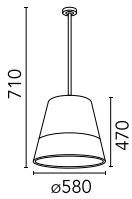

Romeo Outdoor C3 Pvc (71 cm) Green wall

■ F6468041 - Green Wall

Suspension luminaire for outdoor use providing direct and diffused light. External diffuser obtained from braided colored PVC tubes, internal frame in polyester-painted aluminum tubes. Inner diffuser in opal-colored, vacuum-formed polycarbonate which is removable for bulb change without the use of tools. Diffuser support in anodized die-cast aluminum alloy, liquid grey painted. Die-cast aluminum alloy ceiling fitting with polished finish. Injection-molded polycarbonate (PC) cover rose. 316L stainless steel pole – polished.

In order to obtain good weather resistance, all the painted details have undergone a chemical conversion treatment for enhanced corrosion resistance.

Main specifications

Number of heads	1
Power (W)	250
Mountings	Ceiling
Environment	Outdoor wet location

Optical

Lighting type	Direct
Light distribution	Symmetric
Optical type	Diffused light
Beam angle (°)	78
Beam angle C90-270 (°)	78

Beam Angle DIR: 92°

h(m)	E(lx)	D(m)
1	182	2.07
2	46	4.15
3	20	6.22
4	11	8.29
5	7	10.36

Luminous flux luminaire
2400 lm

Electrical

Frequency (Hz)	50/60
Voltage (V)	220-240
Lamp holder	E27
Emergency	Without
Insulation class	I

Physical

Color	Green Wall
Orientation	Fixed
Weight (kg)	5.9

Note

Light source not included. HSGS E27: 1x250W or 1 LED: 21W - 2450 lm - 3000K