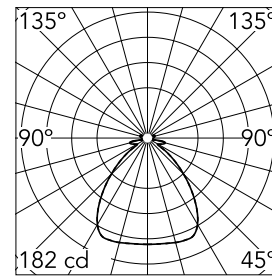

Romeo Outdoor C3 Pvc (71 cm) Green wall

■ F6468041 - Green Wall

Suspension luminaire for outdoor use providing direct and diffused light. External diffuser obtained from braided colored PVC tubes, internal frame in polyester-painted aluminum tubes. Inner diffuser in opal-colored, vacuum-formed polycarbonate which is removable for bulb change without the use of tools. Diffuser support in anodized die-cast aluminum alloy, liquid grey painted. Die-cast aluminum alloy ceiling fitting with polished finish. Injection-molded polycarbonate (PC) cover rose. 316L stainless steel pole – polished.

Optical

Lighting type	Direct
Light distribution	Symmetric
Optical type	Diffused light
Beam angle (°)	78
Beam angle C90-270 (°)	78

Beam Angle DIR: 92°

h(m)	E(lx)	D(m)
1	182	2.07
2	46	4.15
3	20	6.22
4	11	8.29
5	7	10.36