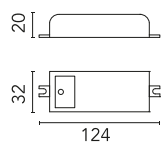

Power supply 24V 10W /110-240V IP20 Class II selv. Non Dimmable

RF25747 - White

Main specifications

Environment Indoor

Electrical

Emergency Without

Physical

Color White