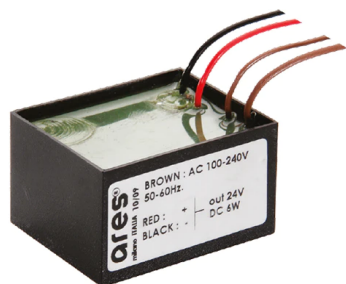

Power Supply 100÷240Vac/ 8W at 24Vdc/ 6W at 350mA Ip65

Main specifications

Power	100-240
System power (W)	8
Environment	Outdoor

Electrical

Voltage (V)	100-240
Emergency	Without
Insulation class	II