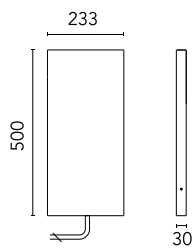

## Pole Hyperion h 500 mm

■ 245.18 - Deep Brown

## Pole Hyperion h 500 mm

---

Base Plate and Fixing Bolts Hyperion  
pole  
247