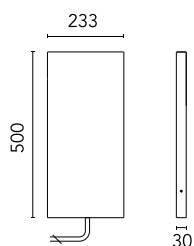

Pole Hyperion h 500 mm

■ 245.12 - Forest Green

Main specifications

Environment Outdoor

Electrical

Emergency Without

Physical

Color Forest Green

Pole Hyperion h 500 mm

Base Plate and Fixing Bolts Hyperion
pole
247