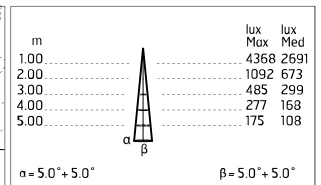

Optical

Lighting type	Direct
LED type	Power LED
Light distribution	Symmetric
Optical type	Spot