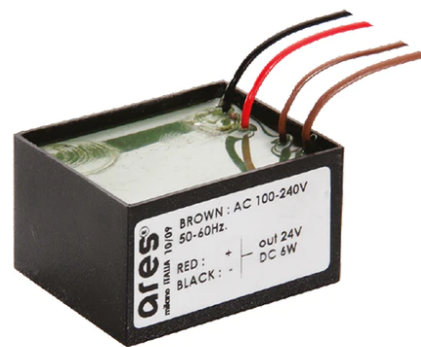

Pi 50

■ 509023.6 - Grey

Spotlight for installation on wall, ceiling or floor.

Configuration: turned aluminium body (EN AW 6060) and AISI 316L stainless steel fixing bracket. Glass diffuser: extra clear with silk-screen border, fixed to the body through a robotic gluing system.

Double layer coating for high resistance to corrosion: the aluminium components are painted with a double coat using powders which are compliant with QUALICOAT standards: a first layer of epoxy powder (with excellent chemical and mechanical resistance) and a second finishing layer of polyester powder (resistant to UV rays and atmospheric agents). The entire painting process of the aluminium fitting starts from components which have been sand-blasted in advance to make the surface more porous and increase the adherence of the paint. Ares effects alkaline and acid washing to clean the surfaces completely, then rinses with demineralised water to remove any residue particles, subsequently a chemical conversion treatment is done to protect against rusting.

Protection rating: IP65

In compliance with EN60598-1 standards

Class of insulation: III

Installation: the luminaire is equipped with 2000mm cable for an easy-to-make connection. It is equipped with a dc/dc highly efficient resin-coated converter that removes electromagnetic interference and protects against polarity reversal and sudden voltage peak. Parallel wiring required.

Physical

Color	Grey
--------------	------

Note

Dimmable version on request

Pi 50

Ground Spike Martina/Mini
Martina/Perseo 9/Iota
136

Power Supply 8W 100+240Vac/24Vdc
350mA Ip20
150

Power Supply 100+240Vac/ 8W at
24Vdc/ 6W at 350mA Ip65
106