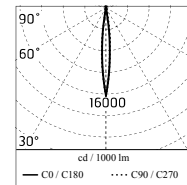

Optical

Lighting type	Direct
LED type	Power LED
Light distribution	Symmetric
Optical type	Spot

Electrical

Frequency (Hz)	50-60	Insulation class	III
Voltage (V)	24		
Dimmable	No		
Driver type	Not dimmable		
Emergency	Without		