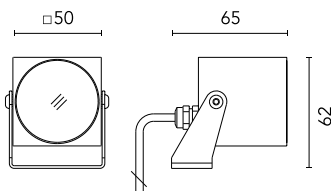

Optical

Lighting type	Direct
LED type	Power LED
Light distribution	Symmetric
Optical type	Spot