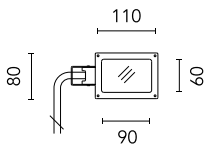

Optical

Lighting type	Direct
LED type	Power LED
Light distribution	Symmetric
Optical type	Diffused light