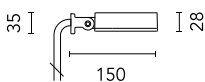

Optical

Lighting type	Direct
LED type	Power LED
Light distribution	Symmetric
Optical type	Diffused light