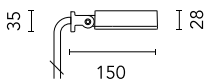

Optical

Lighting type	Direct
LED type	Power LED
Light distribution	Symmetric
Optical type	Spot