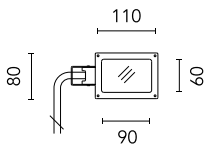

Optical

Lighting type	Direct
LED type	Power LED
Light distribution	Symmetric
Optical type	Spot