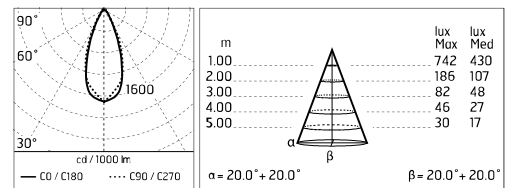

Optical

Lighting type	Direct
LED type	Power LED
Light distribution	Symmetric
Optical type	Medium