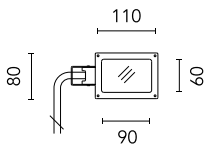

Optical

Lighting type	Direct
LED type	Power LED
Light distribution	Symmetric
Optical type	Medium