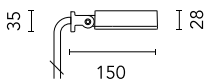

Optical

Lighting type	Direct
LED type	Power LED
Light distribution	Symmetric
Optical type	Medium