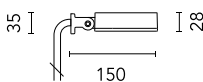

Optical

Lighting type	Direct
LED type	Power LED
Light distribution	Symmetric
Optical type	Spot