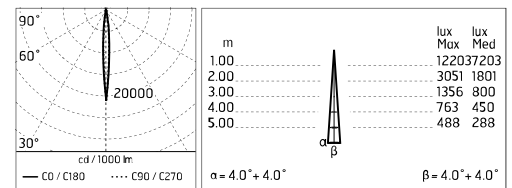

Optical

Lighting type	Direct
LED type	Power LED
Light distribution	Symmetric
Optical type	Spot