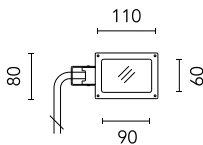

Optical

Lighting type	Direct
LED type	Power LED
Light distribution	Symmetric
Optical type	Spot