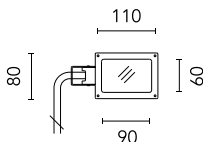

Optical

Lighting type	Direct
LED type	Power LED
Light distribution	Symmetric
Optical type	Diffused light