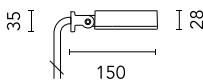

Optical

Lighting type	Direct
LED type	Power LED
Light distribution	Symmetric
Optical type	Diffused light