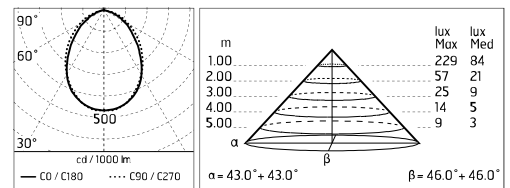

Optical

Lighting type	Direct
LED type	Power LED
Light distribution	Symmetric
Optical type	Diffused light