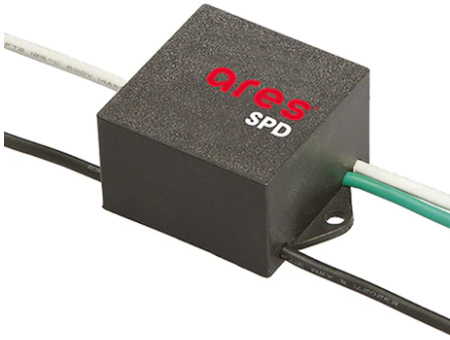

Perseo 30 Symmetric Optic Dimmable Dali

■ 525162-300.A.12 - Forest Green

Adjustable projector for installation on wall or on pole.

Configuration: die-cast aluminium structure. EN AB-47100 alloy (low copper content). Glass diffuser: extra-clear, fixed to the frame through a robotic gluing system. Graduated stainless steel fixing plate for a precise adjustment.

Pole Bracket Franco/Perseo 30 Ø 76 mm 180 mm Double
114.12

Pole Ø 102 mm h 4000(+500 mm In-ground) mm
4145.3

SPD (Surge Protection Device)
237

Pole Bracket Franco/Perseo 30 Ø 102
mm 180 mm Double
94.12

Pole Franco/Perseo/Dooku h 3500(+500
mm In-ground) mm Ø76 mm
250.6