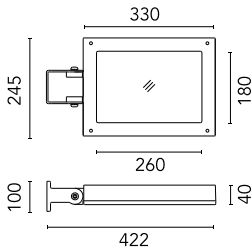

Optical

Lighting type	Direct
LED type	Power LED
Light distribution	Symmetric
Optical type	Medium