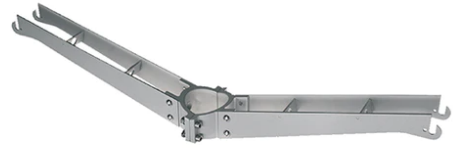

Pole Bracket Franco/Perseo 30 Ø 76 mm 180 mm Double
114.12

Pole Ø 102 mm h 4000(+500 mm In-ground) mm
4145.3

SPD (Surge Protection Device)
237

Pole Bracket Franco/Perseo 30 Ø 102
mm 180 mm Double
94.12

Pole Franco/Perseo/Dooku h 3500(+500
mm In-ground) mm Ø76 mm
250.6

Pole Ø 102 mm h 5000 mm With Base
4150.3

Wall Bracket Perseo 30 1000 mm
181.12

Pole Franco/Perseo/Dooku h 3500(with
Base) mm Ø76 mm
248.3

Pole Ø 102 mm h 5000(+500 mm In-
ground) mm
4155.3

Pole Ø 102 mm h 5000 mm With Base
4150.6

Pole Bracket Franco/Perseo 30 Ø 102
mm 500 mm Single
79.12

Pole Bracket Franco/Perseo 30 Ø 102 mm 180 mm Double
90.12

Pole Bracket Franco/Perseo 30 Ø 60 mm 180 mm Double
93.12

Pole Bracket Franco/Perseo 30 Ø 60 mm 500 mm Double
96.12