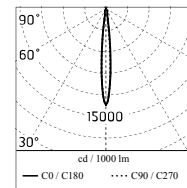

Optical

Lighting type	Direct
LED type	Power LED
Light distribution	Symmetric
Optical type	Spot

m	lux Max	lux Med
1.00	61198	39000
2.00	15299	9750
3.00	6800	4333
4.00	3825	2438
5.00	2448	1560

$\alpha = 5.5^\circ + 5.5^\circ$ $\beta = 5.5^\circ + 5.5^\circ$