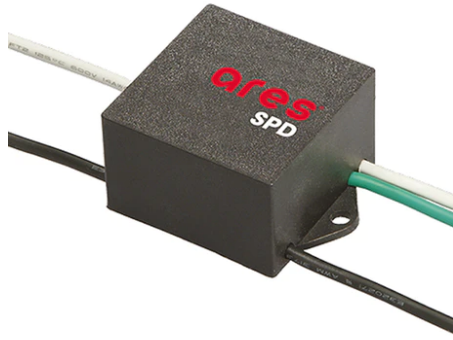

Perseo 30 Symmetric Optic Dimmable Dali

■ 525133-300.A.18 - Deep Brown

Adjustable projector for installation on wall or on pole.

Configuration: die-cast aluminium structure. EN AB-47100 alloy (low copper content). Glass diffuser: extra-clear, fixed to the frame through a robotic gluing system. Graduated stainless steel fixing plate for a precise adjustment.

Antivandal Louvre Perseo 30
168.4

Pole Bracket Franco/Perseo 30 Ø 76
mm 500 mm Single
113.18

Pole Bracket Franco/Perseo 30 Ø 102
mm 180 mm Double
78.18

Pole Franco/Perseo/Dooku h 4500(+500
mm Inground) mm Ø76 mm
251.6

Pole Ø 102 mm h 5000 mm With Base
4150.6

Pole Bracket Franco/Perseo 30 Ø 76
mm 180 mm Double
114.18

SPD (Surge Protection Device)
237

Pole Ø 102 mm h 4000(+500 mm In-ground) mm
4145.3

Pole Bracket Franco/Perseo 30 Ø 102 mm 180 mm Double
94.18