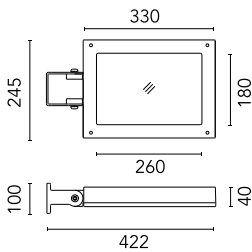

Electrical

Frequency (Hz)	50-60	Insulation class	I
Voltage (V)	220-240		
Dimmable	Yes		
Driver type	Dimmable DALI		
	1		
Emergency	Without		

Physical

Color	Deep Brown