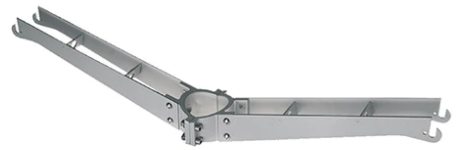

---

Pole Bracket Franco/Perseo 30 Ø 102 mm 500 mm Single  
79.1

---

Pole Bracket Franco/Perseo 30 Ø 102 mm 180 mm Double  
90.1

---

Pole Bracket Franco/Perseo 30 Ø 60 mm 180 mm Double  
93.1

---

Pole Bracket Franco/Perseo 30 Ø 102 mm 180 mm Double  
78.1