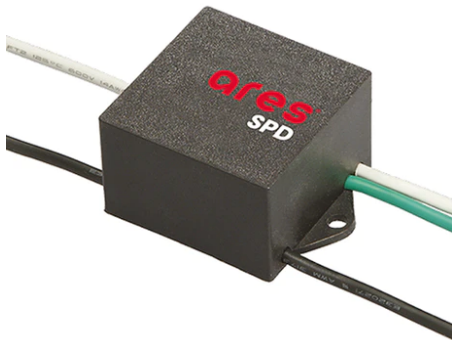

## Perseo 30 Symmetric Optic Dimmable Dali

525133-300.A.1 - White

Adjustable projector for installation on wall or on pole.

Configuration: die-cast aluminium structure. EN AB-47100 alloy (low copper content). Glass diffuser: extra-clear, fixed to the frame through a robotic gluing system. Graduated stainless steel fixing plate for a precise adjustment.

# Perseo 30 Symmetric Optic Dimmable Dali

Base Plate and Fixing Bolts for Pole Ø 102 mm h 4000/5000 mm with Base 116

Pole Franco/Perseo/Dooku h 4500(+500 mm Inground) mm Ø76 mm 251.3

Pole Franco/Perseo/Dooku h 3500(with Base) mm Ø76 mm 248.6

SPD (Surge Protection Device) 237

Pole Ø 102 mm h 5000 mm With Base 4150.3

Pole Ø 102 mm h 5000(+500 mm In-ground) mm 4155.3

Pole Franco/Perseo/Dooku h 4500(with Base) mm Ø76 mm 249.3

Pole Ø 102 mm h 4000(+500 mm In-ground) mm 4145.3