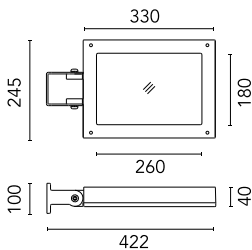

Electrical

Frequency (Hz)	50-60	Insulation class	I
Voltage (V)	220-240		
Dimmable	Yes		
Driver type	Dimmable DALI		
	1		
Emergency	Without		

Physical

Color	White