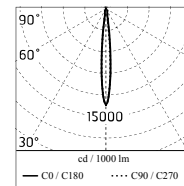

Optical

Lighting type	Direct
LED type	Power LED
Light distribution	Symmetric
Optical type	Spot

m	lux Max	lux Med
1.00	61198	39000
2.00	15299	9750
3.00	6800	4333
4.00	3825	2438
5.00	2448	1560

$\alpha = 5.5^\circ \times 5.5^\circ$ $\beta = 5.5^\circ \times 5.5^\circ$