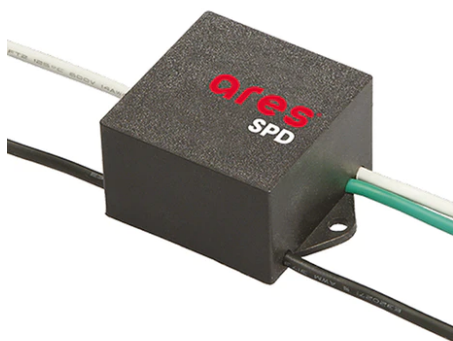

## Perseo 30 Symmetric Optic Dimmable Dali

■ 525132-300.A.12 - Forest Green

Adjustable projector for installation on wall or on pole.

Configuration: die-cast aluminium structure. EN AB-47100 alloy (low copper content). Glass diffuser: extra-clear, fixed to the frame through a robotic gluing system. Graduated stainless steel fixing plate for a precise adjustment.

Pole Ø 102 mm h 4000(+500 mm In-ground) mm  
4145.6

SPD (Surge Protection Device)  
237

Pole Franco/Perseo/Dooku h 3500(with Base) mm Ø76 mm  
248.3

Pole Bracket Franco/Perseo 30 Ø 102 mm 500 mm Single  
79.12