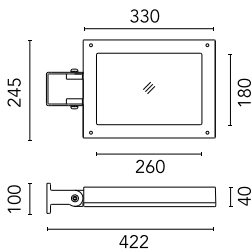

Electrical

Frequency (Hz)	50-60	Insulation class	I
Voltage (V)	220-240		
Dimmable	Yes		
Driver type	Dimmable DALI		
	1		
Emergency	Without		

Physical

Color	Forest Green