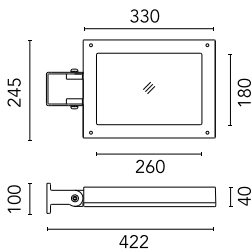

Electrical

Frequency (Hz)	50-60	Insulation class	I
Voltage (V)	220-240		
Dimmable	Yes		
Driver type	Dimmable DALI		
Emergency	Without		

Physical

Color	White