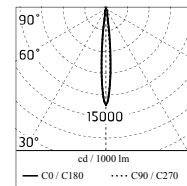

Optical

Lighting type	Direct
LED type	Power LED
Light distribution	Symmetric
Optical type	Spot

m	lux Max	lux Med
1.00	61198	39000
2.00	15299	9750
3.00	6800	4333
4.00	3825	2438
5.00	2448	1560

$\alpha = 5.5^\circ + 5.5^\circ$ $\beta = 5.5^\circ + 5.5^\circ$