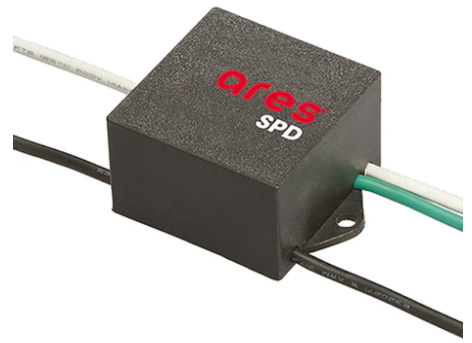

Perseo 30 Symmetric Optic Dimmable Dali

525132-300.A.1 - White

Adjustable projector for installation on wall or on pole.

Configuration: die-cast aluminium structure. EN AB-47100 alloy (low copper content). Glass diffuser: extra-clear, fixed to the frame through a robotic gluing system. Graduated stainless steel fixing plate for a precise adjustment.

Pole Franco/Perseo/Dooku h 4500(with Base) mm Ø76 mm
249.6

Pole Ø 102 mm h 5000 mm With Base
4150.6

Pole Bracket Franco/Perseo 30 Ø 102 mm 180 mm Double
90.1

Pole Bracket Franco/Perseo 30 Ø 102 mm 500 mm Double
89.1

Pole Ø 102 mm h 5000(+500 mm In-ground) mm
4155.6

Pole Bracket Franco/Perseo 30 Ø 76
mm 180 mm Double
114.1

Pole Bracket Franco/Perseo 30 Ø 102
mm 180 mm Double
78.1

SPD (Surge Protection Device)
237

Wall Bracket Perseo 30 1000 mm
181.1