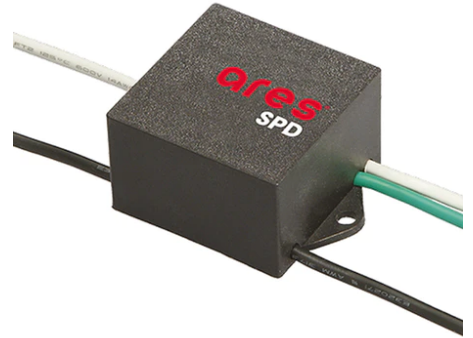

## Perseo 30 Symmetric Optic Dimmable Dali

■ 525123-300.A.18 - Deep Brown

Adjustable projector for installation on wall or on pole.

Configuration: die-cast aluminium structure. EN AB-47100 alloy (low copper content). Glass diffuser: extra-clear, fixed to the frame through a robotic gluing system. Graduated stainless steel fixing plate for a precise adjustment.

---

Pole Ø 102 mm h 4000 mm With Base  
4140.3

---

Antivandal Louvre Perseo 30

---

Pole Franco/Perseo/Dooku h 4500(+500 mm Inground) mm Ø76 mm  
251.6

---

Pole Bracket Franco/Perseo 30 Ø 60 mm 500 mm Double  
96.18

---

Pole Franco/Perseo/Dooku h 3500(with Base) mm Ø76 mm  
248.3

---

Pole Ø 102 mm h 5000 mm With Base  
4150.3

---

SPD (Surge Protection Device)  
237