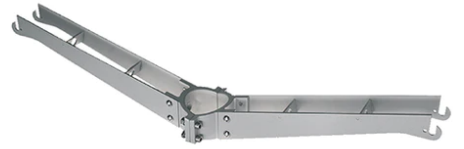

---

Pole Ø 102 mm h 4000 mm With Base  
4140.3

---

Antivandal Louvre Perseo 30

---

Pole Franco/Perseo/Dooku h 4500(+500 mm Inground) mm Ø76 mm  
251.6

---

Pole Bracket Franco/Perseo 30 Ø 60 mm 500 mm Double  
96.18

---

Pole Franco/Perseo/Dooku h 3500(with Base) mm Ø76 mm  
248.3

---

Pole Ø 102 mm h 5000 mm With Base  
4150.3

---

SPD (Surge Protection Device)  
237