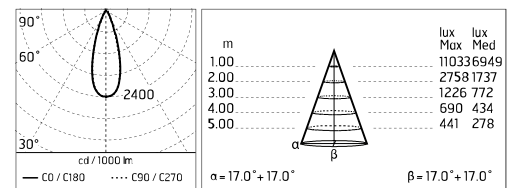

Optical

Lighting type	Direct
LED type	Power LED
Light distribution	Symmetric
Optical type	Medium