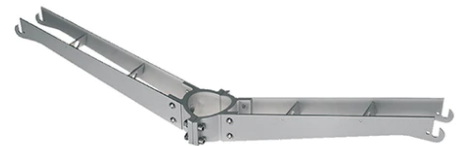

Perseo 30 Symmetric Optic Dimmable Dali

■ 525122-300.A.4 - Black

Adjustable projector for installation on wall or on pole.

Configuration: die-cast aluminium structure. EN AB-47100 alloy (low copper content). Glass diffuser: extra-clear, fixed to the frame through a robotic gluing system. Graduated stainless steel fixing plate for a precise adjustment.

Pole Ø 102 mm h 4000 mm With Base
4140.3

Pole Ø 102 mm h 5000 mm With Base
4150.3

Pole Ø 102 mm h 4000 mm With Base
4140.6

Pole Franco/Perseo/Dooku h 3500(+500
mm Inground) mm Ø76 mm
250.3

Pole Bracket Franco/Perseo 30 Ø 60
mm 500 mm Double
96.4

Pole Bracket Franco/Perseo 30 Ø 76
mm 180 mm Single
112.4

Pole Franco/Perseo/Dooku h 4500(with
Base) mm Ø76 mm
249.6

Pole Franco/Perseo/Dooku h 3500(with
Base) mm Ø76 mm
248.3

Pole Ø 102 mm h 4000(+500 mm In-
ground) mm
4145.3

Pole Bracket Franco/Perseo 30 Ø 76
mm 500 mm Double
115.4

Pole Ø 102 mm h 5000(+500 mm In-ground) mm
4155.6

Pole Bracket Franco/Perseo 30 Ø 76 mm 180 mm Double
114.4

Pole Franco/Perseo/Dooku h 3500(+500 mm Inground) mm Ø76 mm
250.6