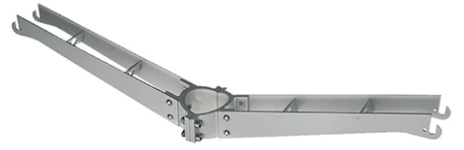

Perseo 30 Symmetric Optic Dimmable Dali

■ 525122-300.A.4 - Black

Adjustable projector for installation on wall or on pole.

Configuration: die-cast aluminium structure. EN AB-47100 alloy (low copper content). Glass diffuser: extra-clear, fixed to the frame through a robotic gluing system. Graduated stainless steel fixing plate for a precise adjustment.

Base Plate and Fixing Bolts for Pole Ø 102 mm h 4000/5000 mm with Base
116

Pole Bracket Franco/Perseo 30 Ø 60 mm 180 mm Double
93.4

Pole Bracket Franco/Perseo 30 Ø 102 mm 180 mm Double
90.4

Pole Bracket Franco/Perseo 30 Ø 102 mm 180 mm Double
78.4

Pole Bracket Franco/Perseo 30 Ø 60 mm 180 mm Double
95.4

Pole Ø 102 mm h 5000(+500 mm In-ground) mm
4155.3

Wall Washer Visor Perseo 30
167.4

Pole Bracket Franco/Perseo 30 Ø 102
mm 180 mm Double
94.4

Pole Bracket Franco/Perseo 30 Ø 102
mm 500 mm Double
89.4

Pole Ø 102 mm h 5000 mm With Base
4150.6

Pole Franco/Perseo/Dooku h 4500(+500
mm Inground) mm Ø76 mm
251.3

SPD (Surge Protection Device)
237

Wall Bracket/Pole 300 mm Perseo 4
181.4

Pole Bracket Franco/Perseo 30 Ø 76
mm 500 mm Single
113.4