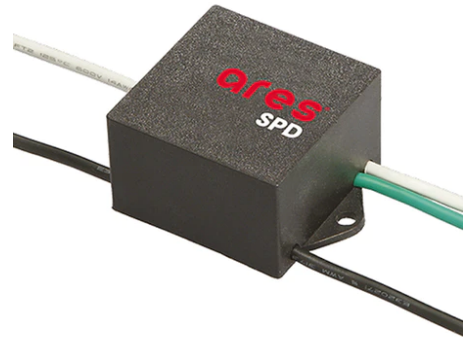

Perseo 30 Symmetric Optic Dimmable Dali

■ 525122-300.A.4 - Black

Adjustable projector for installation on wall or on pole.

Configuration: die-cast aluminium structure. EN AB-47100 alloy (low copper content). Glass diffuser: extra-clear, fixed to the frame through a robotic gluing system. Graduated stainless steel fixing plate for a precise adjustment.

Pole Ø 102 mm h 5000 mm With Base
4150.6

Pole Franco/Perseo/Dooku h 4500(+500
mm Inground) mm Ø76 mm
251.3

SPD (Surge Protection Device)
237

Wall Bracket/Pole 300 mm Perseo 4
181.4

Pole Bracket Franco/Perseo 30 Ø 76
mm 500 mm Single
113.4