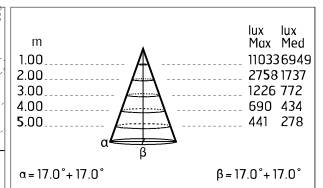

Optical

Lighting type	Direct
LED type	Power LED
Light distribution	Symmetric
Optical type	Medium