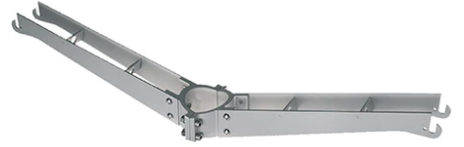

Pole Bracket Franco/Perseo 30 Ø 60 mm 500 mm Double
96.18