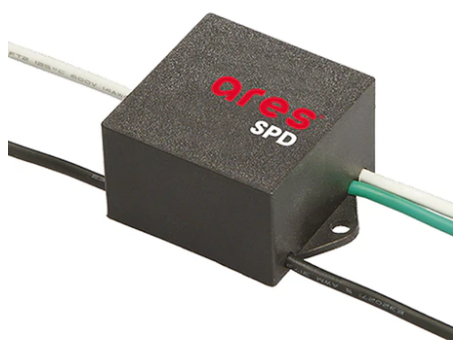

Perseo 30 Symmetric Optic Dimmable Dali

■ 525122-300.A.18 - Deep Brown

Adjustable projector for installation on wall or on pole.

Configuration: die-cast aluminium structure. EN AB-47100 alloy (low copper content). Glass diffuser: extra-clear, fixed to the frame through a robotic gluing system. Graduated stainless steel fixing plate for a precise adjustment.

Pole Bracket Franco/Perseo 30 Ø 60 mm 180 mm Double
95.18

Pole Franco/Perseo/Dooku h 3500(with Base) mm Ø76 mm
248.6

Pole Franco/Perseo/Dooku h 3500(with Base) mm Ø76 mm
248.3

Pole Ø 102 mm h 5000 mm With Base
4150.6

Pole Bracket Franco/Perseo 30 Ø 76
mm 180 mm Single
112.18

Pole Bracket Franco/Perseo 30 Ø 76
mm 500 mm Single
113.18

Pole Bracket Franco/Perseo 30 Ø 102
mm 500 mm Double
89.18

SPD (Surge Protection Device)
237