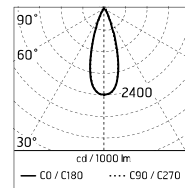

Optical

Lighting type	Direct
LED type	Power LED
Light distribution	Symmetric
Optical type	Medium