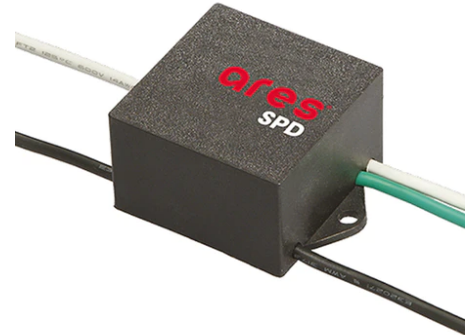

## Perseo 30 Symmetric Optic Dimmable Dali

■ 525122-300.A.12 - Forest Green

Adjustable projector for installation on wall or on pole.

Configuration: die-cast aluminium structure. EN AB-47100 alloy (low copper content). Glass diffuser: extra-clear, fixed to the frame through a robotic gluing system. Graduated stainless steel fixing plate for a precise adjustment.

Pole Ø 102 mm h 4000 mm With Base  
4140.6

Pole Ø 102 mm h 4000(+500 mm In-ground) mm  
4145.6

Wall Bracket Perseo 30 1000 mm  
181.12

Pole Ø 102 mm h 5000 mm With Base  
4150.3

SPD (Surge Protection Device)  
237