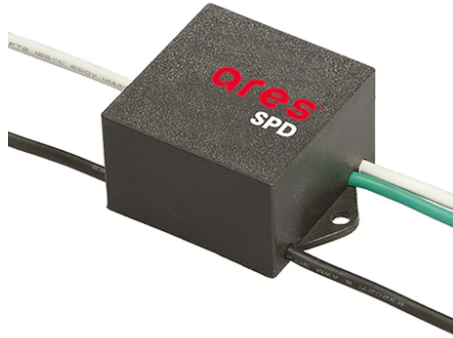

SPD (Surge Protection Device)
237

Pole Ø 102 mm h 5000 mm With Base
4150.3