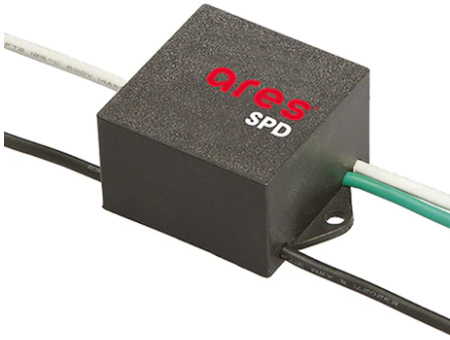

Perseo 30 Symmetric Optic Dimmable 1-10V

■ 525162-310.A.12 - Forest Green

Adjustable projector for installation on wall or on pole.

Configuration: die-cast aluminium structure. EN AB-47100 alloy (low copper content). Glass diffuser: extra-clear, fixed to the frame through a robotic gluing system. Graduated stainless steel fixing plate for a precise adjustment.

Physical

Color	Forest Green
--------------	--------------

Perseo 30 Symmetric Optic Dimmable 1-10V

Pole Ø 102 mm h 4000(+500 mm In-ground) mm
4145.3

Pole Bracket Franco/Perseo 30 Ø 60 mm 180 mm Double
93.12

Pole Franco/Perseo/Dooku h 3500(with Base) mm Ø76 mm
248.3

Pole Franco/Perseo/Dooku h 3500(+500 mm Inground) mm Ø76 mm
250.3

Base Plate and Fixing Bolts for Pole Ø 102 mm h 4000/5000 mm with Base
116

Pole Franco/Perseo/Dooku h 4500(+500 mm Inground) mm Ø76 mm
251.6

Pole Franco/Perseo/Dooku h 4500(with Base) mm Ø76 mm
249.6

Pole Bracket Franco/Perseo 30 Ø 102 mm 180 mm Double
94.12

Pole Bracket Franco/Perseo 30 Ø 76 mm 500 mm Single
113.12

SPD (Surge Protection Device)
237