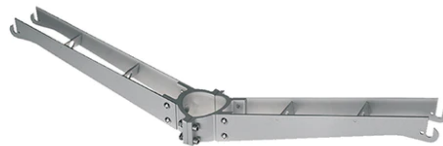

Pole Franco/Perseo/Dooku h 3500(+500 mm Inground) mm Ø76 mm
250.6

Pole Ø 102 mm h 4000(+500 mm In-ground) mm
4145.6

Pole Franco/Perseo/Dooku h 4500(with Base) mm Ø76 mm
249.3

Antivandal Louvre Perseo 30
168.4

Pole Bracket Franco/Perseo 30 Ø 76
mm 180 mm Double
114.12

Pole Bracket Franco/Perseo 30 Ø 76
mm 180 mm Single
112.12

Pole Bracket Franco/Perseo 30 Ø 76
mm 500 mm Double
115.12

Pole Ø 102 mm h 4000 mm With Base
4140.3

Pole Ø 102 mm h 5000 mm With Base
4150.6

Pole Ø 102 mm h 5000 mm With Base
4150.3

Pole Bracket Franco/Perseo 30 Ø 60
mm 500 mm Double
96.12

Pole Bracket Franco/Perseo 30 Ø 102
mm 180 mm Double
90.12

Pole Bracket Franco/Perseo 30 Ø 102
mm 180 mm Double
78.12