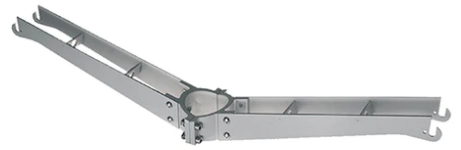

Wall Bracket/Pole 300 mm Perseo 4 181.6

Pole Bracket Franco/Perseo 30 Ø 102 mm 180 mm Double 94.6

Pole Bracket Franco/Perseo 30 Ø 60 mm 180 mm Double 93.6

Pole Ø 102 mm h 5000 mm With Base 4150.6

Pole Franco/Perseo/Dooku h 4500(with Base) mm Ø76 mm 249.6

Pole Ø 102 mm h 4000(+500 mm In-ground) mm 4145.6

Pole Ø 102 mm h 4000 mm With Base 4140.6

Pole Franco/Perseo/Dooku h 3500(+500 mm Inground) mm Ø76 mm
250.6

Pole Bracket Franco/Perseo 30 Ø 76 mm 500 mm Single
113.6