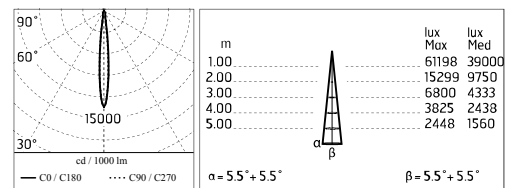

Optical

Lighting type	Direct
LED type	Power LED
Light distribution	Symmetric
Optical type	Spot