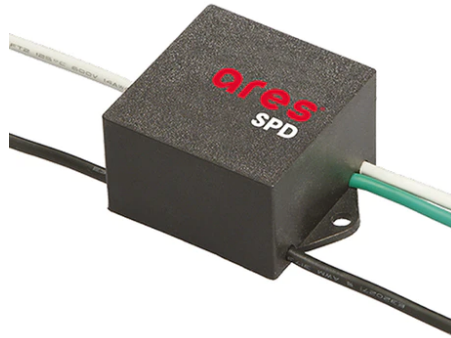

Perseo 30 Symmetric Optic Dimmable 1-10V

■ 525133-310.A.6 - Grey

Adjustable projector for installation on wall or on pole.

Configuration: die-cast aluminium structure. EN AB-47100 alloy (low copper content). Glass diffuser: extra-clear, fixed to the frame through a robotic gluing system. Graduated stainless steel fixing plate for a precise adjustment.

Optical

Lighting type	Direct
LED type	Power LED
Light distribution	Symmetric
Optical type	Spot

Electrical

Frequency (Hz)	50-60	Insulation class	I
Voltage (V)	220-240		
Dimmable	Yes		
Driver type	Dimmable 1-10V		
Emergency	Without		

Physical

Color	Grey
--------------	------

Perseo 30 Symmetric Optic Dimmable 1-10V

Pole Franco/Perseo/Dooku h 4500(+500 mm Inground) mm Ø76 mm
251.6

Pole Bracket Franco/Perseo 30 Ø 102 mm 180 mm Double
90.6

Pole Ø 102 mm h 5000(+500 mm In-ground) mm
4155.6

Pole Franco/Perseo/Dooku h 3500(with Base) mm Ø76 mm
248.6

SPD (Surge Protection Device)
237

Pole Bracket Franco/Perseo 30 Ø 102 mm 500 mm Single
79.6

Pole Bracket Franco/Perseo 30 Ø 102 mm 180 mm Double
78.6