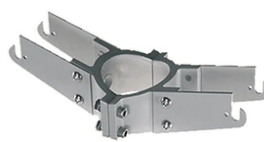

Perseo 30 Symmetric Optic Dimmable 1-10V

525133-310.A.1 - White

Adjustable projector for installation on wall or on pole.

Configuration: die-cast aluminium structure. EN AB-47100 alloy (low copper content). Glass diffuser: extra-clear, fixed to the frame through a robotic gluing system. Graduated stainless steel fixing plate for a precise adjustment.

Base Plate and Fixing Bolts for Pole Ø 102 mm h 4000/5000 mm with Base 116

Pole Ø 102 mm h 5000 mm With Base 4150.6

Pole Ø 102 mm h 4000(+500 mm In-ground) mm 4145.6

Pole Ø 102 mm h 5000 mm With Base 4150.3

Pole Ø 102 mm h 5000(+500 mm In-ground) mm 4155.3

Pole Franco/Perseo/Dooku h 4500(+500 mm Inground) mm Ø76 mm 251.3

Pole Bracket Franco/Perseo 30 Ø 76 mm 500 mm Double 115.1

Pole Bracket Franco/Perseo 30 Ø 76 mm 180 mm Double 114.1