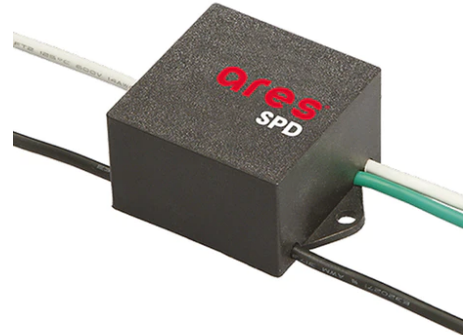

SPD (Surge Protection Device)
237