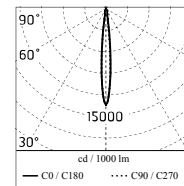

Optical

Lighting type	Direct
LED type	Power LED
Light distribution	Symmetric
Optical type	Spot

m	lux Max	lux Med
1.00	61198	39000
2.00	15299	9750
3.00	6800	4333
4.00	3825	2438
5.00	2448	1560

$\alpha = 5.5^\circ + 5.5^\circ$ $\beta = 5.5^\circ + 5.5^\circ$