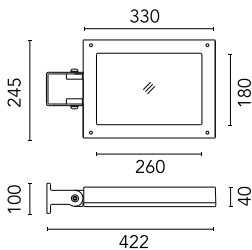

Electrical

Frequency (Hz)	50-60	Insulation class	I
Voltage (V)	220-240		
Dimmable	Yes		
Driver type	Dimmable 1-10V		
Emergency	Without		

Physical

Color	White