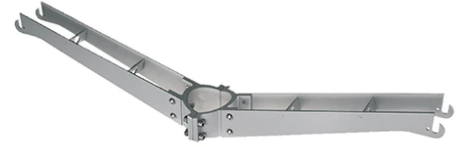

Pole Franco/Perseo/Dooku h 3500(with
Base) mm Ø76 mm
248.3

Pole Bracket Franco/Perseo 30 Ø 60
mm 180 mm Double
95.1

Pole Bracket Franco/Perseo 30 Ø 102
mm 180 mm Double
94.1

Pole Franco/Perseo/Dooku h 4500(with
Base) mm Ø76 mm
249.3

Pole Ø 102 mm h 5000(+500 mm In-
ground) mm
4155.3

Pole Bracket Franco/Perseo 30 Ø 76
mm 500 mm Single
113.1

Pole Ø 102 mm h 5000 mm With Base
4150.3

Pole Ø 102 mm h 4000(+500 mm In-ground) mm
4145.6

Pole Ø 102 mm h 4000 mm With Base