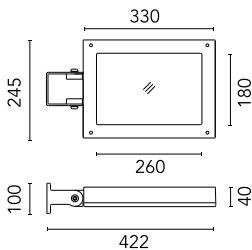

Optical

Lighting type	Direct
LED type	Power LED
Light distribution	Symmetric
Optical type	Spot