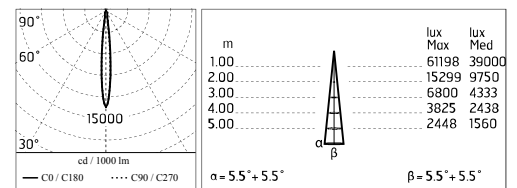

Optical

Lighting type	Direct
LED type	Power LED
Light distribution	Symmetric
Optical type	Spot