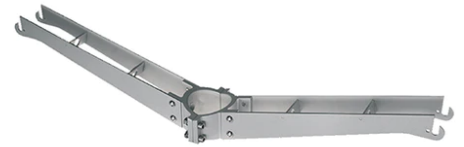

Perseo 30 Symmetric Optic Dimmable 1-10V

525132-310.A.1 - White

Adjustable projector for installation on wall or on pole.

Configuration: die-cast aluminium structure. EN AB-47100 alloy (low copper content). Glass diffuser: extra-clear, fixed to the frame through a robotic gluing system. Graduated stainless steel fixing plate for a precise adjustment.

Pole Franco/Perseo/Dooku h 3500(+500 mm Inground) mm Ø76 mm
250.3

Pole Franco/Perseo/Dooku h 3500(with Base) mm Ø76 mm
248.6

Antivandal Louvre Perseo 30
168.4

Pole Bracket Franco/Perseo 30 Ø 102 mm 500 mm Single
79.1

Pole Bracket Franco/Perseo 30 Ø 102 mm 180 mm Double
78.1

Pole Bracket Franco/Perseo 30 Ø 76 mm 180 mm Single
112.1

Wall Bracket Perseo 30 1000 mm
181.1

Pole Franco/Perseo/Dooku h 3500(+500
mm Inground) mm Ø76 mm
250.6

Base Plate and Fixing Bolts for Pole Ø
102 mm h 4000/5000 mm with Base
116

Pole Franco/Perseo/Dooku h 4500(+500
mm Inground) mm Ø76 mm
251.6

Pole Bracket Franco/Perseo 30 Ø 76
mm 500 mm Double
115.1

Pole Bracket Franco/Perseo 30 Ø 102
mm 500 mm Double
89.1