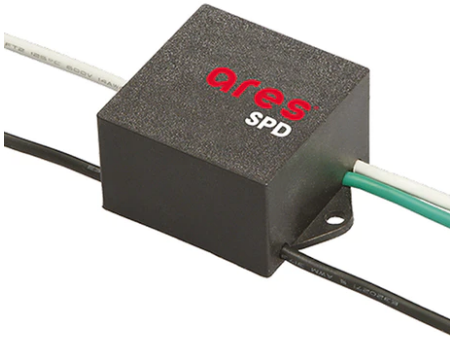

Perseo 30 Symmetric Optic Dimmable 1-10V

525132-310.A.1 - White

Adjustable projector for installation on wall or on pole.

Configuration: die-cast aluminium structure. EN AB-47100 alloy (low copper content). Glass diffuser: extra-clear, fixed to the frame through a robotic gluing system. Graduated stainless steel fixing plate for a precise adjustment.

Base Plate and Fixing Bolts for Pole Ø
102 mm h 4000/5000 mm with Base
116

Pole Franco/Perseo/Dooku h 4500(+500
mm Inground) mm Ø76 mm
251.6

Pole Bracket Franco/Perseo 30 Ø 76
mm 500 mm Double
115.1

Pole Bracket Franco/Perseo 30 Ø 102
mm 500 mm Double
89.1

Pole Bracket Franco/Perseo 30 Ø 60
mm 180 mm Double
93.1

Pole Bracket Franco/Perseo 30 Ø 102
mm 180 mm Double
90.1

Pole Ø 102 mm h 4000 mm With Base
4140.3

SPD (Surge Protection Device)
237

Pole Franco/Perseo/Dooku h 4500(+500
mm Inground) mm Ø76 mm
251.3