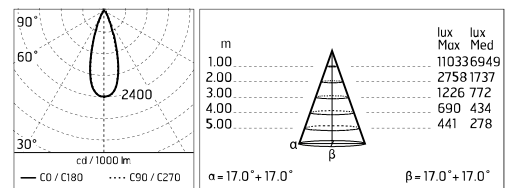

Optical

Lighting type	Direct
LED type	Power LED
Light distribution	Symmetric
Optical type	Medium