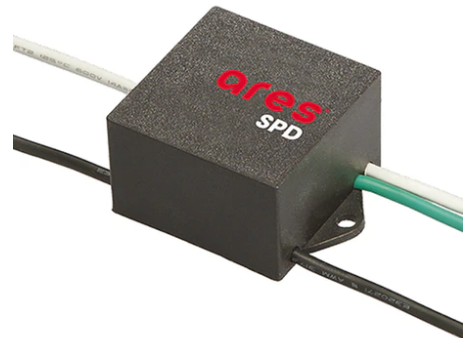

## Perseo 30 Symmetric Optic Dimmable 1-10V

■ 525123-310.A.18 - Deep Brown

Adjustable projector for installation on wall or on pole.

Configuration: die-cast aluminium structure. EN AB-47100 alloy (low copper content). Glass diffuser: extra-clear, fixed to the frame through a robotic gluing system. Graduated stainless steel fixing plate for a precise adjustment.

---

Pole Ø 102 mm h 4000(+500 mm Inground) mm  
4145.6

---

Pole Franco/Perseo/Dooku h 3500(with Base) mm Ø76 mm  
248.6

---

Antivandal Louvre Perseo 30  
168.4

---

Pole Ø 102 mm h 5000(+500 mm Inground) mm  
4155.3

---

SPD (Surge Protection Device)  
237