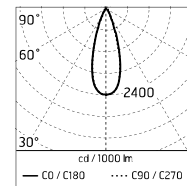

Optical

Lighting type	Direct
LED type	Power LED
Light distribution	Symmetric
Optical type	Medium