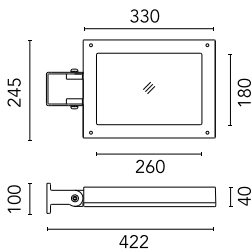

Optical

Lighting type	Direct
LED type	Power LED
Light distribution	Symmetric
Optical type	Medium