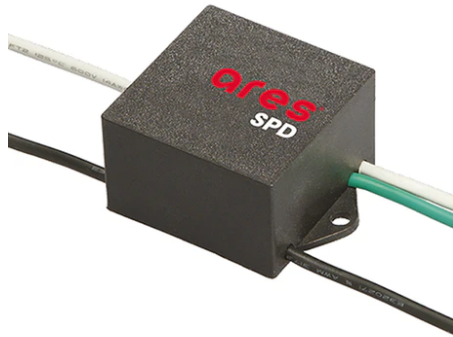

Perseo 30 Symmetric Optic Dimmable 1-10V

■ 525123-310.A.12 - Forest Green

Adjustable projector for installation on wall or on pole.

Configuration: die-cast aluminium structure. EN AB-47100 alloy (low copper content). Glass diffuser: extra-clear, fixed to the frame through a robotic gluing system. Graduated stainless steel fixing plate for a precise adjustment.

Pole Franco/Perseo/Dooku h 3500(with Base) mm Ø76 mm
248.3

Pole Ø 102 mm h 5000(+500 mm In-ground) mm
4155.3

Pole Franco/Perseo/Dooku h 3500(+500 mm Inground) mm Ø76 mm
250.6

Pole Franco/Perseo/Dooku h 3500(+500 mm Inground) mm Ø76 mm
250.3

Wall Washer Visor Perseo 30
167.4

Pole Ø 102 mm h 5000 mm With Base
4150.6

SPD (Surge Protection Device)
237

Pole Ø 102 mm h 5000(+500 mm In-ground) mm
4155.6

Pole Bracket Franco/Perseo 30 Ø 60 mm 180 mm Double
93.12