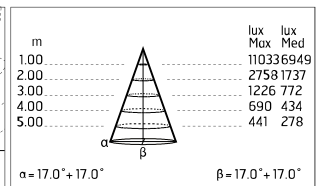

Optical

Lighting type	Direct
LED type	Power LED
Light distribution	Symmetric
Optical type	Medium