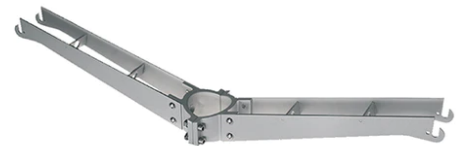

Pole Franco/Perseo/Dooku h 4500(+500 mm In-ground) mm Ø76 mm
251.3

Pole Franco/Perseo/Dooku h 4500(+500 mm In-ground) mm Ø76 mm
251.6

Pole Franco/Perseo/Dooku h 3500(+500 mm In-ground) mm Ø76 mm
250.3

Pole Bracket Franco/Perseo 30 Ø 76 mm 500 mm Single
113.4

Pole Ø 102 mm h 5000(+500 mm In-ground) mm
4155.3

Pole Bracket Franco/Perseo 30 Ø 76 mm 500 mm Double
115.4

Pole Bracket Franco/Perseo 30 Ø 76
mm 180 mm Single
112.4

Pole Franco/Perseo/Dooku h 3500(with
Base) mm Ø76 mm
248.6

Pole Bracket Franco/Perseo 30 Ø 102
mm 180 mm Double
94.4

Pole Bracket Franco/Perseo 30 Ø 102
mm 500 mm Single
79.4

Pole Ø 102 mm h 4000 mm With Base
4140.3

Pole Bracket Franco/Perseo 30 Ø 76
mm 180 mm Double
114.4