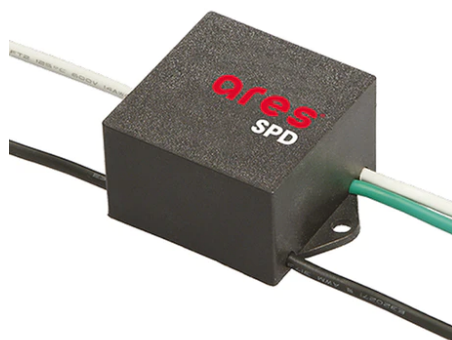

Perseo 30 Symmetric Optic Dimmable 1-10V

■ 525122-310.A.4 - Black

Adjustable projector for installation on wall or on pole.

Configuration: die-cast aluminium structure. EN AB-47100 alloy (low copper content). Glass diffuser: extra-clear, fixed to the frame through a robotic gluing system. Graduated stainless steel fixing plate for a precise adjustment.

Physical

Color	Black
--------------	-------

Perseo 30 Symmetric Optic Dimmable 1-10V

Wall Washer Visor Perseo 30
167.4

Pole Bracket Franco/Perseo 30 Ø 60
mm 180 mm Double
93.4

Antivandal Louvre Perseo 30
168.4

Pole Ø 102 mm h 5000 mm With Base
4150.3

Pole Franco/Perseo/Dooku h 3500(+500
mm Inground) mm Ø76 mm
250.6

Pole Franco/Perseo/Dooku h 4500(with
Base) mm Ø76 mm
249.3

Pole Franco/Perseo/Dooku h 4500(with
Base) mm Ø76 mm
249.6

SPD (Surge Protection Device)
237

Pole Bracket Franco/Perseo 30 Ø 102
mm 500 mm Double
89.4

Pole Ø 102 mm h 5000(+500 mm In-ground) mm
4155.6

Pole Ø 102 mm h 4000 mm With Base
4140.6

Wall Bracket/Pole 300 mm Perseo 4
181.4