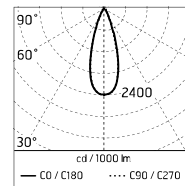

Optical

Lighting type	Direct
LED type	Power LED
Light distribution	Symmetric
Optical type	Medium