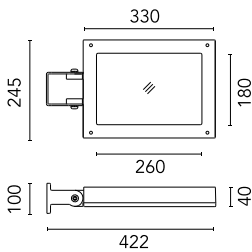

Optical

Lighting type	Direct
LED type	Power LED
Light distribution	Symmetric
Optical type	Medium