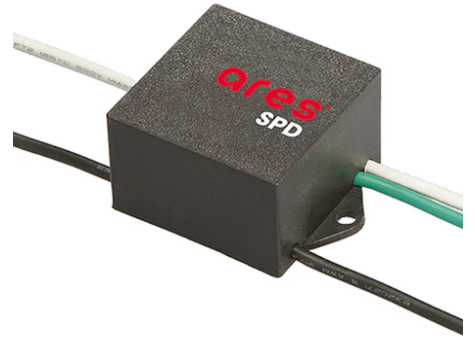

Pole Bracket Franco/Perseo 30 Ø 76 mm 500 mm Single
113.18

Pole Bracket Franco/Perseo 30 Ø 60
mm 180 mm Double
93.18

Wall Bracket Perseo 30 1000 mm