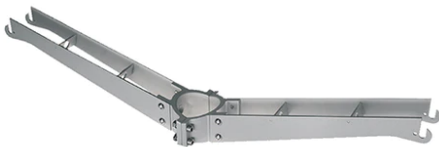

Perseo 30 Symmetric Optic Dimmable 1-10V

■ 525122-310.A.18 - Deep Brown

Adjustable projector for installation on wall or on pole.

Configuration: die-cast aluminium structure. EN AB-47100 alloy (low copper content). Glass diffuser: extra-clear, fixed to the frame through a robotic gluing system. Graduated stainless steel fixing plate for a precise adjustment.

Physical

Color	Deep Brown
--------------	------------

Perseo 30 Symmetric Optic Dimmable 1-10V

Pole Franco/Perseo/Dooku h 4500(+500 mm Inground) mm Ø76 mm
251.6

Pole Franco/Perseo/Dooku h 3500(+500 mm Inground) mm Ø76 mm
250.6

Pole Bracket Franco/Perseo 30 Ø 76 mm 180 mm Double
114.18

Pole Bracket Franco/Perseo 30 Ø 60 mm 500 mm Double
96.18

Pole Franco/Perseo/Dooku h 3500(with Base) mm Ø76 mm
248.6

Pole Bracket Franco/Perseo 30 Ø 102 mm 500 mm Double
89.18