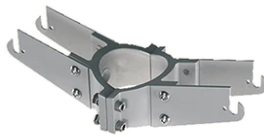

Physical

Color	Deep Brown
--------------	------------

Perseo 30 Symmetric Optic

Wall Bracket Perseo 30 1000 mm
181.18

Pole Ø 102 mm h 4000(+500 mm In-ground) mm
4145.6

Antivandal Louvre Perseo 30
168.4

Pole Bracket Franco/Perseo 30 Ø 76 mm 180 mm Single
112.18

Pole Bracket Franco/Perseo 30 Ø 76 mm 500 mm Single
113.18

Pole Franco/Perseo/Dooku h 3500(with Base) mm Ø76 mm
248.3

Pole Ø 102 mm h 5000(+500 mm In-ground) mm
4155.6

Pole Ø 102 mm h 4000 mm With Base
4140.6

Pole Ø 102 mm h 4000 mm With Base
4140.3

Pole Bracket Franco/Perseo 30 Ø 102
mm 500 mm Single
79.18

Pole Bracket Franco/Perseo 30 Ø 60
mm 180 mm Double
95.18

Wall Washer Visor Perseo 30
167.4

Pole Bracket Franco/Perseo 30 Ø 102
mm 180 mm Double
78.18

Base Plate and Fixing Bolts for Pole Ø
102 mm h 4000/5000 mm with Base
116

Pole Bracket Franco/Perseo 30 Ø 102
mm 180 mm Double
90.18

Pole Bracket Franco/Perseo 30 Ø 102
mm 500 mm Double
89.18

Pole Bracket Franco/Perseo 30 Ø 76
mm 500 mm Double
115.18