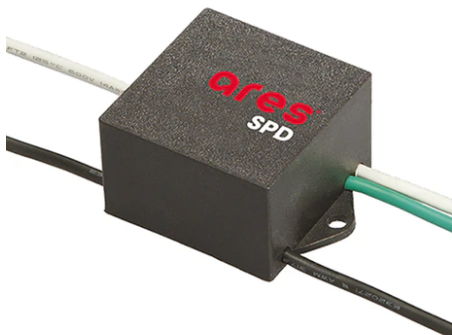

Perseo 30 Symmetric Optic

■ 525162.A.18 - Deep Brown

Adjustable projector for installation on wall or on pole.

Configuration: die-cast aluminium structure. EN AB-47100 alloy (low copper content). Glass diffuser: extra-clear, fixed to the frame through a robotic gluing system. Graduated stainless steel fixing plate for a precise adjustment.

Pole Franco/Perseo/Dooku h 4500(with
Base) mm Ø76 mm
249.3

Pole Ø 102 mm h 4000(+500 mm In-ground) mm
4145.3

Pole Franco/Perseo/Dooku h 3500(+500 mm Inground) mm Ø76 mm
250.6

Pole Franco/Perseo/Dooku h 3500(with Base) mm Ø76 mm
248.6

Pole Bracket Franco/Perseo 30 Ø 102 mm 180 mm Double
94.18

Pole Bracket Franco/Perseo 30 Ø 76 mm 180 mm Double
114.18

Pole Franco/Perseo/Dooku h 4500(with Base) mm Ø76 mm
249.6

SPD (Surge Protection Device)
237