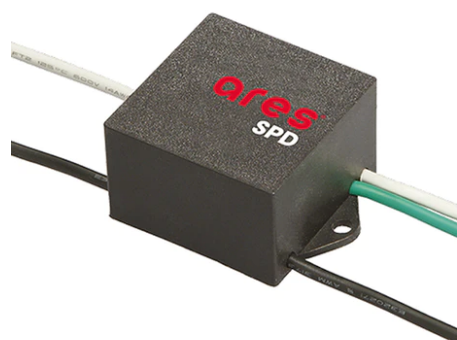

Perseo 30 Street Optic Dimmable Dali

■ 525166-300.A.4 - Black

Adjustable projector for installation on wall or on pole.

Configuration: die-cast aluminium structure. EN AB-47100 alloy (low copper content). Glass diffuser: extra-clear, fixed to the frame through a robotic gluing system. Graduated stainless steel fixing plate for a precise adjustment.

SPD (Surge Protection Device)
237

Pole Bracket Franco/Perseo 30 Ø 60
mm 180 mm Double
93.4

Pole Franco/Perseo/Dooku h 4500(+500
mm In-ground) mm Ø76 mm
251.6

Pole Franco/Perseo/Dooku h 3500(with Base) mm Ø76 mm
248.3