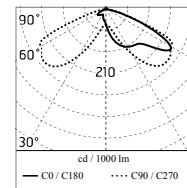

Optical

Lighting type	Direct
LED type	Power LED
Light distribution	Asymmetric
Optical type	Wide flood