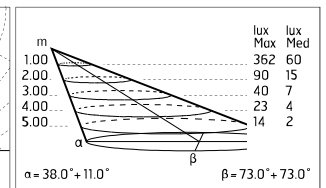

Optical

Lighting type	Direct
LED type	Power LED
Light distribution	Asymmetric
Optical type	Wide flood