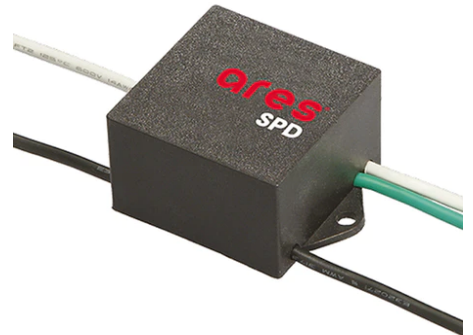

Perseo 30 Street Optic Dimmable Dali

■ 525166-300.A.18 - Deep Brown

Adjustable projector for installation on wall or on pole.

Configuration: die-cast aluminium structure. EN AB-47100 alloy (low copper content). Glass diffuser: extra-clear, fixed to the frame through a robotic gluing system. Graduated stainless steel fixing plate for a precise adjustment.

Pole Franco/Perseo/Dooku h 3500(with
Base) mm Ø76 mm
248.3

Base Plate and Fixing Bolts for Pole Ø
102 mm h 4000/5000 mm with Base
116

SPD (Surge Protection Device)
237

Pole Bracket Franco/Perseo 30 Ø 76
mm 180 mm Double
114.18