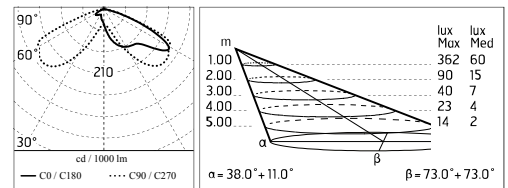

Optical

Lighting type	Direct
LED type	Power LED
Light distribution	Asymmetric
Optical type	Wide flood