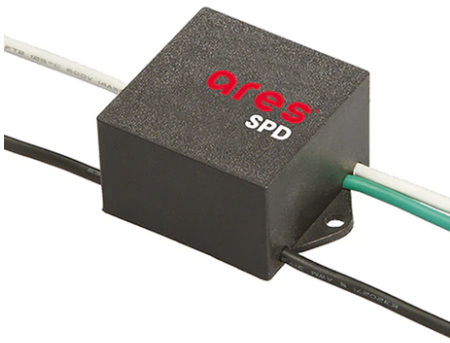

## Perseo 30 Street Optic Dimmable Dali

■ 525113-300.A.4 - Black

Adjustable projector for installation on wall or on pole.

Configuration: die-cast aluminium structure. EN AB-47100 alloy (low copper content). Glass diffuser: extra-clear, fixed to the frame through a robotic gluing system. Graduated stainless steel fixing plate for a precise adjustment.

Pole Bracket Franco/Perseo 30 Ø 102 mm 180 mm Double  
78.4

Pole Franco/Perseo/Dooku h 4500(with Base) mm Ø76 mm  
249.6

Pole Bracket Franco/Perseo 30 Ø 102 mm 180 mm Double  
90.4

Pole Ø 102 mm h 4000 mm With Base  
4140.6

Pole Franco/Perseo/Dooku h 4500(with Base) mm Ø76 mm  
249.3

Pole Bracket Franco/Perseo 30 Ø 76 mm 500 mm Single  
113.4

SPD (Surge Protection Device)  
237

Pole Bracket Franco/Perseo 30 Ø 60  
mm 500 mm Double  
96.4