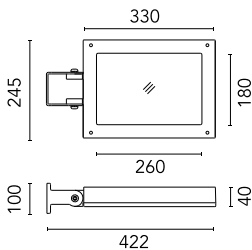

Optical

Lighting type	Direct
LED type	Power LED
Light distribution	Asymmetric
Optical type	Wide flood