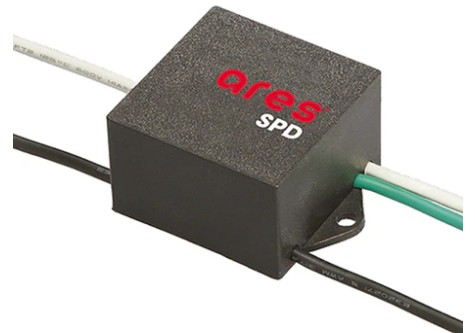

## Perseo 30 Street Optic Dimmable Dali

525113-300.A.1 - White

Adjustable projector for installation on wall or on pole.

Configuration: die-cast aluminium structure. EN AB-47100 alloy (low copper content). Glass diffuser: extra-clear, fixed to the frame through a robotic gluing system. Graduated stainless steel fixing plate for a precise adjustment.

Pole Bracket Franco/Perseo 30 Ø 102 mm 180 mm Double  
94.1

Pole Franco/Perseo/Dooku h 4500(+500 mm In-ground) mm Ø76 mm  
251.3

Pole Bracket Franco/Perseo 30 Ø 76 mm 500 mm Double  
115.1

Pole Ø 102 mm h 4000 mm With Base  
4140.3

Wall Bracket Perseo 30 1000 mm  
181.1

Pole Ø 102 mm h 4000(+500 mm In-ground) mm  
4145.6

SPD (Surge Protection Device)  
237

---

Pole Bracket Franco/Perseo 30 Ø 76  
mm 500 mm Single  
113.1

---

Pole Ø 102 mm h 4000 mm With Base