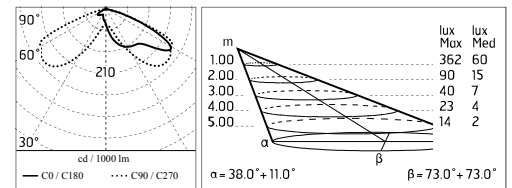

Optical

Lighting type	Direct
LED type	Power LED
Light distribution	Asymmetric
Optical type	Wide flood