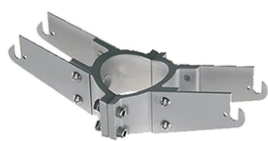

Pole Bracket Franco/Perseo 30 Ø 102 mm 180 mm Double  
94.1

Pole Franco/Perseo/Dooku h 4500(+500 mm In-ground) mm Ø76 mm  
251.3

Pole Bracket Franco/Perseo 30 Ø 76 mm 500 mm Double  
115.1

Pole Ø 102 mm h 4000 mm With Base  
4140.3

Wall Bracket Perseo 30 1000 mm  
181.1

Pole Ø 102 mm h 4000(+500 mm In-ground) mm  
4145.6

SPD (Surge Protection Device)  
237

---

Pole Bracket Franco/Perseo 30 Ø 76  
mm 500 mm Single  
113.1

---

Pole Ø 102 mm h 4000 mm With Base

---

Pole Bracket Franco/Perseo 30 Ø 76  
mm 180 mm Single  
112.1

---

Pole Bracket Franco/Perseo 30 Ø 60  
mm 180 mm Double  
95.1

---

Wall Washer Visor Perseo 30  
167.4

---

Pole Franco/Perseo/Dooku h 4500(+500  
mm Inground) mm Ø76 mm  
251.6