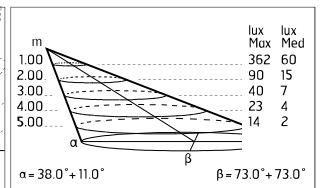

Optical

Lighting type	Direct
LED type	Power LED
Light distribution	Asymmetric
Optical type	Wide flood