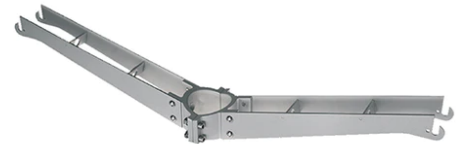

Perseo 30 Street Optic Dimmable Dali

■ 525112-300.A.6 - Grey

Adjustable projector for installation on wall or on pole.

Configuration: die-cast aluminium structure. EN AB-47100 alloy (low copper content). Glass diffuser: extra-clear, fixed to the frame through a robotic gluing system. Graduated stainless steel fixing plate for a precise adjustment.

Antivandal Louvre Perseo 30
168.4

Pole Ø 102 mm h 5000 mm With Base
4150.6

Pole Bracket Franco/Perseo 30 Ø 102 mm 180 mm Double
94.6

Pole Franco/Perseo/Dooku h 4500(+500 mm Inground) mm Ø76 mm
251.6

Pole Ø 102 mm h 4000 mm With Base
4140.6

Pole Bracket Franco/Perseo 30 Ø 76 mm 180 mm Single
112.6

Pole Franco/Perseo/Dooku h 4500 (with Base) mm Ø76 mm
249.6

Pole Franco/Perseo/Dooku h 3500 (+500 mm Inground) mm Ø76 mm
250.6

SPD (Surge Protection Device)
237

Pole Bracket Franco/Perseo 30 Ø 60 mm 180 mm Double
95.6

Pole Bracket Franco/Perseo 30 Ø 76 mm 500 mm Double
115.6

Pole Bracket Franco/Perseo 30 Ø 60 mm 500 mm Double
96.6

Pole Bracket Franco/Perseo 30 Ø 76 mm 180 mm Double
114.6