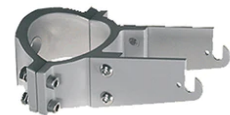

Pole Bracket Franco/Perseo 30 Ø 102 mm 500 mm Double
89.6

Pole Bracket Franco/Perseo 30 Ø 102 mm 500 mm Single
79.6

Pole Ø 102 mm h 4000(+500 mm In-ground) mm
4145.6

Pole Ø 102 mm h 5000(+500 mm In-ground) mm
4155.6

Wall Washer Visor Perseo 30
167.4

Pole Bracket Franco/Perseo 30 Ø 76 mm 500 mm Single
113.6

Base Plate and Fixing Bolts for Pole Ø 102 mm h 4000/5000 mm with Base
116

Pole Bracket Franco/Perseo 30 Ø 60 mm 180 mm Double
93.6