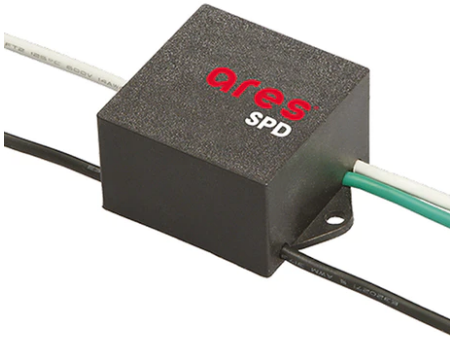

Perseo 30 Street Optic Dimmable Dali

■ 525112-300.A.18 - Deep Brown

Adjustable projector for installation on wall or on pole.

Configuration: die-cast aluminium structure. EN AB-47100 alloy (low copper content). Glass diffuser: extra-clear, fixed to the frame through a robotic gluing system. Graduated stainless steel fixing plate for a precise adjustment.

Pole Franco/Perseo/Dooku h 3500(+500 mm Inground) mm Ø76 mm
250.3

Pole Ø 102 mm h 5000(+500 mm Inground) mm
4155.6

Pole Bracket Franco/Perseo 30 Ø 60 mm 180 mm Double
95.18

Pole Franco/Perseo/Dooku h 3500(with Base) mm Ø76 mm
248.6

Pole Bracket Franco/Perseo 30 Ø 76 mm 180 mm Double
114.18

Pole Franco/Perseo/Dooku h 3500(with Base) mm Ø76 mm
248.3

Pole Bracket Franco/Perseo 30 Ø 102 mm 180 mm Double
94.18

SPD (Surge Protection Device)
237