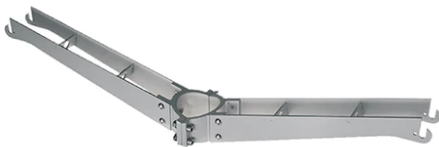

Perseo 30 Street Optic Dimmable Dali

■ 525112-300.A.18 - Deep Brown

Adjustable projector for installation on wall or on pole.

Configuration: die-cast aluminium structure. EN AB-47100 alloy (low copper content). Glass diffuser: extra-clear, fixed to the frame through a robotic gluing system. Graduated stainless steel fixing plate for a precise adjustment.

Physical

Color	Deep Brown
--------------	------------

Perseo 30 Street Optic Dimmable Dali

Pole Ø 102 mm h 5000 mm With Base
4150.3

Pole Ø 102 mm h 4000(+500 mm In-ground) mm
4145.3

Pole Bracket Franco/Perseo 30 Ø 102 mm 500 mm Single
79.18

Pole Bracket Franco/Perseo 30 Ø 102 mm 500 mm Double
89.18

Pole Bracket Franco/Perseo 30 Ø 102 mm 180 mm Double
78.18

Pole Bracket Franco/Perseo 30 Ø 102 mm 180 mm Double
90.18

Pole Bracket Franco/Perseo 30 Ø 60 mm 180 mm Double
93.18