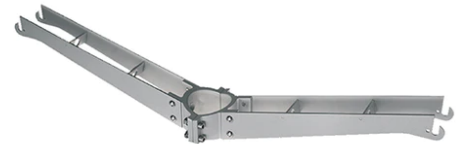

Pole Franco/Perseo/Dooku h 3500(with Base) mm Ø76 mm
248.6

SPD (Surge Protection Device)
237

Pole Bracket Franco/Perseo 30 Ø 76 mm 500 mm Double
115.12

Pole Ø 102 mm h 5000(+500 mm In-ground) mm
4155.3

Pole Ø 102 mm h 4000 mm With Base
4140.6

Pole Bracket Franco/Perseo 30 Ø 102 mm 500 mm Single
79.12

Pole Bracket Franco/Perseo 30 Ø 102 mm 180 mm Double
90.12

Pole Bracket Franco/Perseo 30 Ø 60
mm 180 mm Double
95.12

Pole Ø 102 mm h 4000 mm With Base
4140.3

Pole Ø 102 mm h 5000 mm With Base
4150.6

Pole Franco/Perseo/Dooku h 3500(with
Base) mm Ø76 mm
248.3

Pole Bracket Franco/Perseo 30 Ø 102
mm 180 mm Double
94.12

Pole Bracket Franco/Perseo 30 Ø 102
mm 500 mm Double
89.12