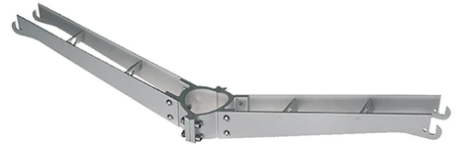

Pole Ø 102 mm h 5000 mm With Base
4150.6

Pole Franco/Perseo/Dooku h 3500(with
Base) mm Ø76 mm
248.3

Pole Bracket Franco/Perseo 30 Ø 102
mm 180 mm Double
94.12

Pole Bracket Franco/Perseo 30 Ø 102
mm 500 mm Double
89.12

Pole Franco/Perseo/Dooku h 4500(with
Base) mm Ø76 mm
249.3

Pole Franco/Perseo/Dooku h 4500(+500
mm Inground) mm Ø76 mm
251.3

Pole Ø 102 mm h 4000(+500 mm In-
ground) mm
4145.3

Antivandal Louvre Perseo 30
168.4

Base Plate and Fixing Bolts for Pole Ø
102 mm h 4000/5000 mm with Base
116

Pole Bracket Franco/Perseo 30 Ø 60
mm 500 mm Double
96.12

Pole Bracket Franco/Perseo 30 Ø 76
mm 180 mm Single
112.12

Pole Ø 102 mm h 5000 mm With Base
4150.3