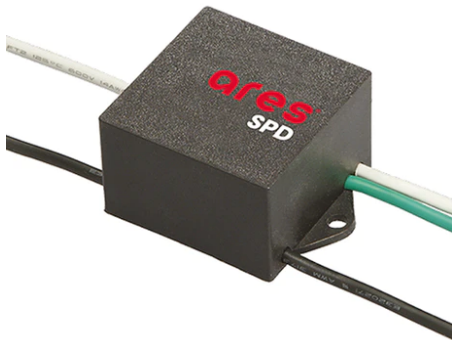

Perseo 30 Street Optic Dimmable Dali

■ 525112-300.A.12 - Forest Green

Adjustable projector for installation on wall or on pole.

Configuration: die-cast aluminium structure. EN AB-47100 alloy (low copper content). Glass diffuser: extra-clear, fixed to the frame through a robotic gluing system. Graduated stainless steel fixing plate for a precise adjustment.

Physical

Color	Forest Green
--------------	--------------

Perseo 30 Street Optic Dimmable Dali

Pole Bracket Franco/Perseo 30 Ø 102 mm 180 mm Double
78.12

Pole Bracket Franco/Perseo 30 Ø 60 mm 180 mm Double
93.12

Pole Franco/Perseo/Dooku h 3500(with Base) mm Ø76 mm
248.6

SPD (Surge Protection Device)
237

Pole Bracket Franco/Perseo 30 Ø 76 mm 500 mm Double
115.12

Pole Ø 102 mm h 5000(+500 mm In-ground) mm
4155.3

Pole Ø 102 mm h 4000 mm With Base
4140.6