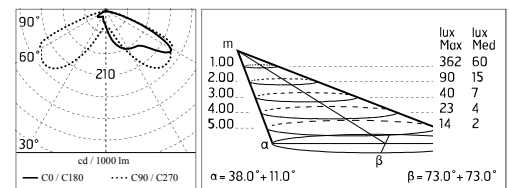

Optical

Lighting type	Direct
LED type	Power LED
Light distribution	Asymmetric
Optical type	Wide flood