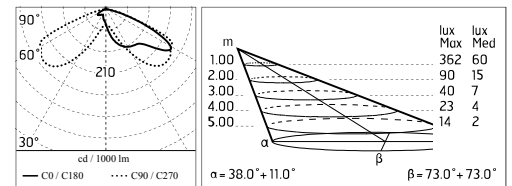

Optical

Lighting type	Direct
LED type	Power LED
Light distribution	Asymmetric
Optical type	Wide flood