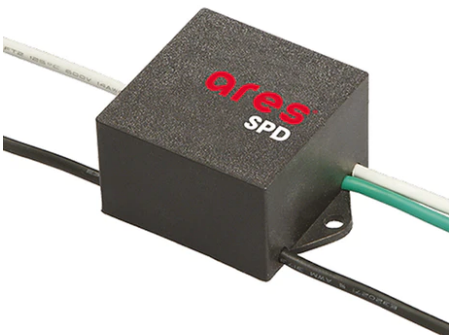

Perseo 30 Street Optic Dimmable Dali

□ 525112-300.A.1 - White

Adjustable projector for installation on wall or on pole.

Configuration: die-cast aluminium structure. EN AB-47100 alloy (low copper content). Glass diffuser: extra-clear, fixed to the frame through a robotic gluing system. Graduated stainless steel fixing plate for a precise adjustment.

Pole Franco/Perseo/Dooku h 4500(+500
mm Inground) mm Ø76 mm
251.6

Pole Franco/Perseo/Dooku h 3500(+500
mm Inground) mm Ø76 mm
250.3

Pole Bracket Franco/Perseo 30 Ø 60
mm 180 mm Double
95.1

Pole Bracket Franco/Perseo 30 Ø 102
mm 180 mm Double
94.1

SPD (Surge Protection Device)
237

Pole Ø 102 mm h 5000 mm With Base
4150.3

Pole Franco/Perseo/Dooku h 3500(with
Base) mm Ø76 mm
248.3

Pole Bracket Franco/Perseo 30 Ø 76
mm 500 mm Double
115.1

Pole Bracket Franco/Perseo 30 Ø 76
mm 180 mm Double
114.1