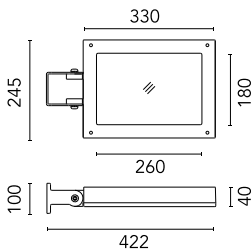

Optical

Lighting type	Direct
LED type	Power LED
Light distribution	Asymmetric
Optical type	Wide flood