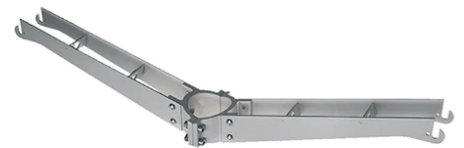

# Perseo 30 Street Optic Dimmable 1-10V

Pole Ø 102 mm h 4000 mm With Base  
4140.6

Pole Ø 102 mm h 5000(+500 mm In-ground) mm  
4155.6

Pole Bracket Franco/Perseo 30 Ø 102 mm 180 mm Double  
94.18

Wall Bracket Perseo 30 1000 mm  
181.18

Pole Ø 102 mm h 4000(+500 mm In-ground) mm  
4145.3

Pole Franco/Perseo/Dooku h 3500(with Base) mm Ø76 mm  
248.6

Antivandal Louvre Perseo 30  
168.4

Pole Franco/Perseo/Dooku h 4500(with Base) mm Ø76 mm  
249.3

Pole Bracket Franco/Perseo 30 Ø 60 mm 500 mm Double  
96.18

Pole Franco/Perseo/Dooku h 4500 (with Base) mm Ø76 mm  
249.6

Pole Ø 102 mm h 4000 mm With Base  
4140.3

Pole Franco/Perseo/Dooku h 3500 (+500 mm Inground) mm Ø76 mm  
250.6