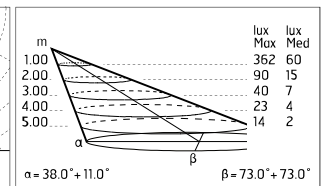

Optical

Lighting type	Direct
LED type	Power LED
Light distribution	Asymmetric
Optical type	Wide flood