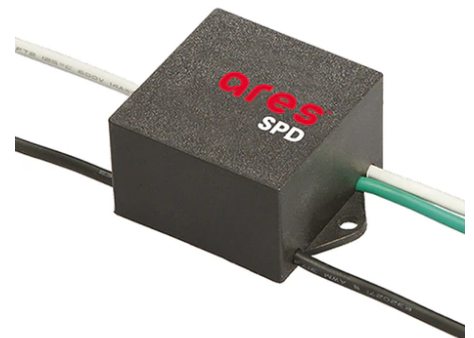

## Perseo 30 Street Optic Dimmable 1-10V

■ 525166-310.A.18 - Deep Brown

Adjustable projector for installation on wall or on pole.

Configuration: die-cast aluminium structure. EN AB-47100 alloy (low copper content). Glass diffuser: extra-clear, fixed to the frame through a robotic gluing system. Graduated stainless steel fixing plate for a precise adjustment.

Pole Franco/Perseo/Dooku h 4500 (+500 mm Inground) mm Ø76 mm  
251.6

Pole Ø 102 mm h 5000 mm With Base  
4150.6

Pole Franco/Perseo/Dooku h 4500 (+500 mm Inground) mm Ø76 mm  
251.3

Pole Franco/Perseo/Dooku h 3500 (with Base) mm Ø76 mm  
248.3

Base Plate and Fixing Bolts for Pole Ø 102 mm h 4000/5000 mm with Base  
116

SPD (Surge Protection Device)  
237

---

Pole Bracket Franco/Perseo 30 Ø 76  
mm 180 mm Double  
114.18

---

Pole Bracket Franco/Perseo 30 Ø 76  
mm 180 mm Single  
112.18