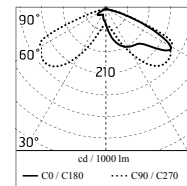

Optical

Lighting type	Direct
LED type	Power LED
Light distribution	Asymmetric
Optical type	Wide flood