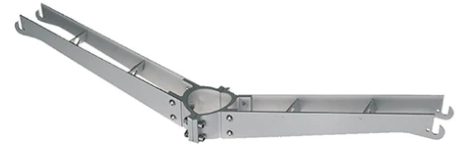

Base Plate and Fixing Bolts for Pole Ø 102 mm h 4000/5000 mm with Base  
116

SPD (Surge Protection Device)  
237

---

Pole Bracket Franco/Perseo 30 Ø 76  
mm 180 mm Double  
114.18

---

Pole Bracket Franco/Perseo 30 Ø 76  
mm 180 mm Single  
112.18

---

Pole Bracket Franco/Perseo 30 Ø 76  
mm 500 mm Double  
115.18

---

Pole Bracket Franco/Perseo 30 Ø 76  
mm 500 mm Single  
113.18

---

Pole Franco/Perseo/Dooku h 3500(+500  
mm Inground) mm Ø76 mm  
250.3