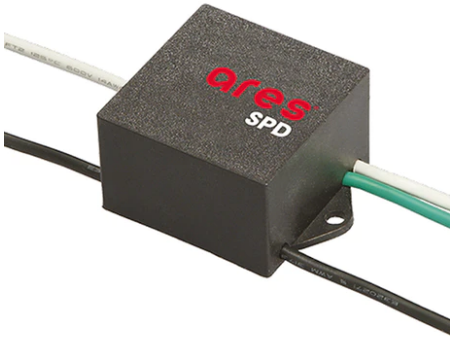

## Perseo 30 Street Optic Dimmable 1-10V

525166-310.A.1 - White

Adjustable projector for installation on wall or on pole.

Configuration: die-cast aluminium structure. EN AB-47100 alloy (low copper content). Glass diffuser: extra-clear, fixed to the frame through a robotic gluing system. Graduated stainless steel fixing plate for a precise adjustment.

Wall Washer Visor Perseo 30  
167.4

Pole Ø 102 mm h 5000 mm With Base  
4150.6

Pole Bracket Franco/Perseo 30 Ø 76 mm 180 mm Double  
114.1

Pole Franco/Perseo/Dooku h 3500(+500 mm Inground) mm Ø76 mm  
250.6

Pole Ø 102 mm h 5000(+500 mm In-ground) mm  
4155.3

SPD (Surge Protection Device)  
237

Pole Bracket Franco/Perseo 30 Ø 60  
mm 180 mm Double  
95.1

Pole Bracket Franco/Perseo 30 Ø 76  
mm 180 mm Single  
112.1