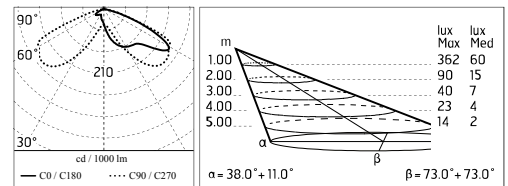

Optical

Lighting type	Direct
LED type	Power LED
Light distribution	Asymmetric
Optical type	Wide flood