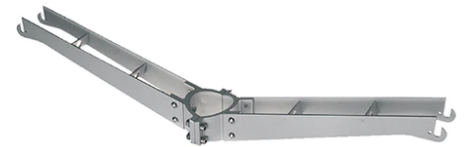

Pole Bracket Franco/Perseo 30 Ø 102
mm 500 mm Double
89.4

SPD (Surge Protection Device)
237

Pole Ø 102 mm h 4000 mm With Base
4140.6

Pole Bracket Franco/Perseo 30 Ø 60
mm 180 mm Double
93.4

Pole Bracket Franco/Perseo 30 Ø 76
mm 500 mm Double
115.4

Pole Ø 102 mm h 5000(+500 mm In-
ground) mm
4155.6

Pole Bracket Franco/Perseo 30 Ø 102
mm 180 mm Double
90.4

Pole Franco/Perseo/Dooku h 4500(+500
mm In-ground) mm Ø76 mm
251.6

Wall Bracket/Pole 300 mm Perseo 4