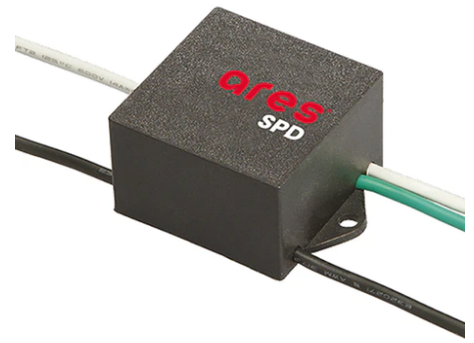

Perseo 30 Street Optic Dimmable 1-10V

■ 525113-310.A.4 - Black

Adjustable projector for installation on wall or on pole.

Configuration: die-cast aluminium structure. EN AB-47100 alloy (low copper content). Glass diffuser: extra-clear, fixed to the frame through a robotic gluing system. Graduated stainless steel fixing plate for a precise adjustment.

Pole Franco/Perseo/Dooku h 4500(with
Base) mm Ø76 mm
249.3

Pole Franco/Perseo/Dooku h 3500(+500
mm In-ground) mm Ø76 mm
250.3

Pole Franco/Perseo/Dooku h 3500(with
Base) mm Ø76 mm
248.3

Wall Washer Visor Perseo 30
167.4

Pole Bracket Franco/Perseo 30 Ø 102
mm 500 mm Double
89.4

SPD (Surge Protection Device)
237

Pole Ø 102 mm h 4000 mm With Base
4140.6

Pole Bracket Franco/Perseo 30 Ø 60
mm 180 mm Double
93.4

Pole Bracket Franco/Perseo 30 Ø 76
mm 500 mm Double
115.4