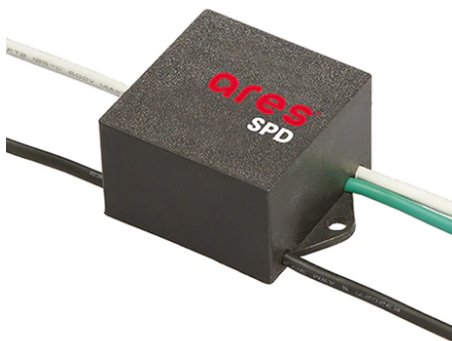

Perseo 30 Street Optic Dimmable 1-10V

■ 525113-310.A.12 - Forest Green

Adjustable projector for installation on wall or on pole.

Configuration: die-cast aluminium structure. EN AB-47100 alloy (low copper content). Glass diffuser: extra-clear, fixed to the frame through a robotic gluing system. Graduated stainless steel fixing plate for a precise adjustment.

Physical

Color	Forest Green
--------------	--------------

Perseo 30 Street Optic Dimmable 1-10V

Pole Ø 102 mm h 5000(+500 mm In-ground) mm
4155.6

Pole Bracket Franco/Perseo 30 Ø 102 mm 500 mm Single
79.12

Pole Bracket Franco/Perseo 30 Ø 102 mm 500 mm Double
89.12

Pole Bracket Franco/Perseo 30 Ø 76 mm 180 mm Single
112.12

Pole Bracket Franco/Perseo 30 Ø 60 mm 180 mm Double
93.12

Pole Bracket Franco/Perseo 30 Ø 60 mm 500 mm Double
96.12

SPD (Surge Protection Device)
237

Pole Bracket Franco/Perseo 30 Ø 102 mm 180 mm Double
94.12

Base Plate and Fixing Bolts for Pole Ø 102 mm h 4000/5000 mm with Base
116

Pole Ø 102 mm h 4000(+500 mm In-ground) mm
4145.3