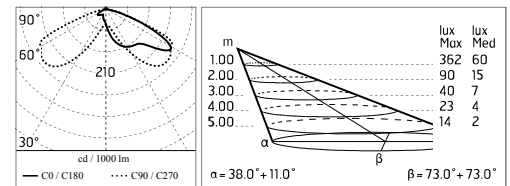

Optical

Lighting type	Direct
LED type	Power LED
Light distribution	Asymmetric
Optical type	Wide flood