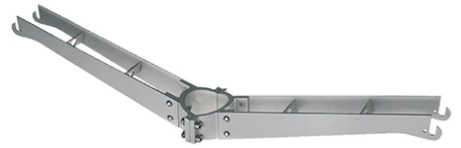

Perseo 30 Street Optic Dimmable 1-10V

■ 525113-310.A.12 - Forest Green

Adjustable projector for installation on wall or on pole.

Configuration: die-cast aluminium structure. EN AB-47100 alloy (low copper content). Glass diffuser: extra-clear, fixed to the frame through a robotic gluing system. Graduated stainless steel fixing plate for a precise adjustment.

Physical

Color	Forest Green
--------------	--------------

Perseo 30 Street Optic Dimmable 1-10V

Pole Ø 102 mm h 5000(+500 mm In-ground) mm
4155.6

Pole Bracket Franco/Perseo 30 Ø 102 mm 500 mm Single
79.12

Pole Bracket Franco/Perseo 30 Ø 102 mm 500 mm Double
89.12

Pole Bracket Franco/Perseo 30 Ø 76 mm 180 mm Single
112.12

Pole Bracket Franco/Perseo 30 Ø 60 mm 180 mm Double
93.12

Pole Bracket Franco/Perseo 30 Ø 60 mm 500 mm Double
96.12

SPD (Surge Protection Device)
237

Pole Bracket Franco/Perseo 30 Ø 102 mm 180 mm Double
94.12

Base Plate and Fixing Bolts for Pole Ø 102 mm h 4000/5000 mm with Base
116

Pole Ø 102 mm h 4000(+500 mm In-ground) mm
4145.3