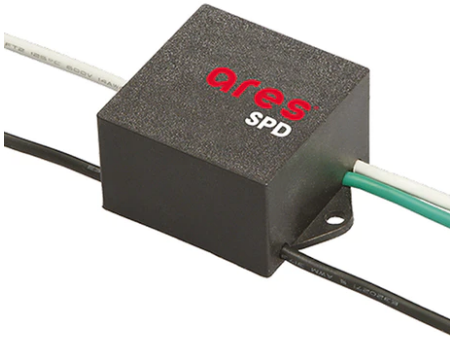

Perseo 30 Street Optic Dimmable 1-10V

525112-310.A.1 - White

Adjustable projector for installation on wall or on pole.

Configuration: die-cast aluminium structure. EN AB-47100 alloy (low copper content). Glass diffuser: extra-clear, fixed to the frame through a robotic gluing system. Graduated stainless steel fixing plate for a precise adjustment.

Base Plate and Fixing Bolts for Pole Ø 102 mm h 4000/5000 mm with Base
116

Pole Franco/Perseo/Dooku h 4500(with Base) mm Ø76 mm
249.6

SPD (Surge Protection Device)
237

Wall Bracket Perseo 30 1000 mm
181.1