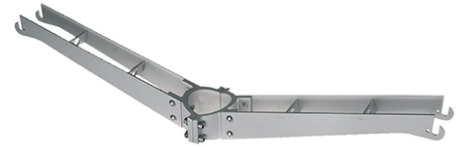

SPD (Surge Protection Device)
237

Pole Ø 102 mm h 5000(+500 mm In-ground) mm
4155.3

Pole Bracket Franco/Perseo 30 Ø 60 mm 500 mm Double
96.12

Pole Bracket Franco/Perseo 30 Ø 60 mm 180 mm Double
93.12

Wall Bracket Perseo 30 1000 mm

Base Plate and Fixing Bolts for Pole Ø 102 mm h 4000/5000 mm with Base
116

Pole Ø 102 mm h 5000 mm With Base

Pole Ø 102 mm h 5000(+500 mm In-ground) mm
4155.6

Pole Bracket Franco/Perseo 30 Ø 102 mm 500 mm Double
89.12