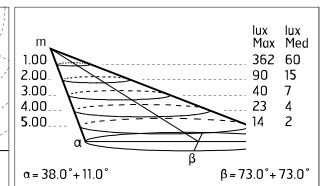

Optical

Lighting type	Direct
LED type	Power LED
Light distribution	Asymmetric
Optical type	Wide flood