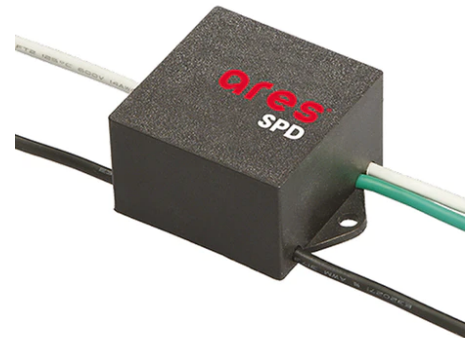

Perseo 30 Street Optic

■ 525113.A.12 - Forest Green

Adjustable projector for installation on wall or on pole.

Configuration: die-cast aluminium structure. EN AB-47100 alloy (low copper content). Glass diffuser: extra-clear, fixed to the frame through a robotic gluing system. Graduated stainless steel fixing plate for a precise adjustment.

Pole Ø 102 mm h 4000(+500 mm In-ground) mm
4145.3

Pole Bracket Franco/Perseo 30 Ø 76 mm 180 mm Double
114.12

Pole Franco/Perseo/Dooku h 4500(with Base) mm Ø76 mm
249.3

Pole Franco/Perseo/Dooku h 4500(with Base) mm Ø76 mm
249.6

SPD (Surge Protection Device)
237

Pole Ø 102 mm h 5000(+500 mm In-ground) mm
4155.3

Pole Bracket Franco/Perseo 30 Ø 60 mm 500 mm Double
96.12

Pole Bracket Franco/Perseo 30 Ø 60 mm 180 mm Double
93.12

Wall Bracket Perseo 30 1000 mm