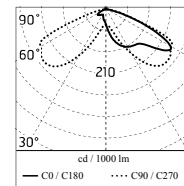

Optical

Lighting type	Direct
LED type	Power LED
Light distribution	Asymmetric
Optical type	Wide flood