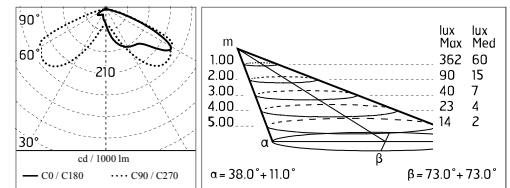

Optical

Lighting type	Direct
LED type	Power LED
Light distribution	Asymmetric
Optical type	Wide flood