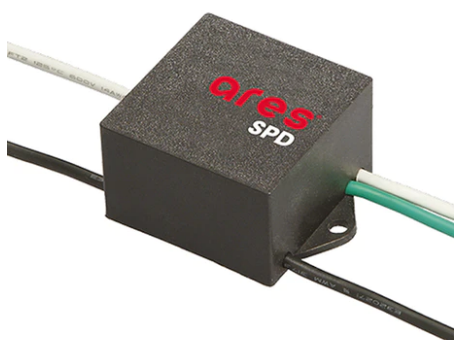

Pole Bracket Franco/Perseo 30 Ø 76  
mm 180 mm Single  
112.18

SPD (Surge Protection Device)  
237

Base Plate and Fixing Bolts for Pole Ø  
102 mm h 4000/5000 mm with Base  
116

Pole Franco/Perseo/Dooku h 4500(+500  
mm Inground) mm Ø76 mm  
251.6