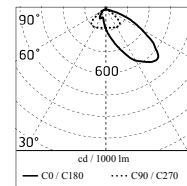

Optical

Lighting type	Direct
LED type	Power LED
Light distribution	Asymmetric
Optical type	Wide flood

m	lux	lux
	Max	Med
1.00	1263	421
2.00	316	105
3.00	140	47
4.00	79	26
5.00	51	17