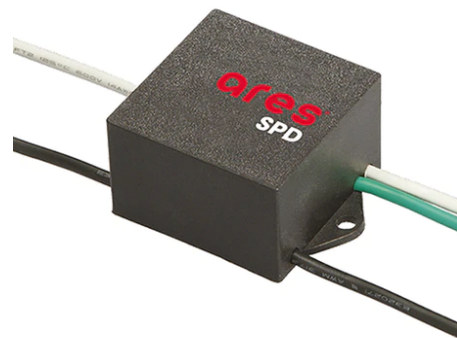

Perseo 30 Asymmetric Optic Dimmable Dali

■ 525164-300.A.18 - Deep Brown

Adjustable projector for installation on wall or on pole.

Configuration: die-cast aluminium structure. EN AB-47100 alloy (low copper content). Glass diffuser: extra-clear, fixed to the frame through a robotic gluing system. Graduated stainless steel fixing plate for a precise adjustment.

Base Plate and Fixing Bolts for Pole Ø
102 mm h 4000/5000 mm with Base
116

Pole Bracket Franco/Perseo 30 Ø 102
mm 180 mm Double
94.18

Pole Franco/Perseo/Dooku h 4500(+500
mm Inground) mm Ø76 mm
251.3

Pole Ø 102 mm h 5000 mm With Base
4150.3

Pole Ø 102 mm h 4000(+500 mm In-ground) mm
4145.6

SPD (Surge Protection Device)
237

Pole Bracket Franco/Perseo 30 Ø 102 mm 500 mm Double
89.18

Pole Bracket Franco/Perseo 30 Ø 60 mm 500 mm Double
96.18

Pole Bracket Franco/Perseo 30 Ø 76 mm 500 mm Single
113.18