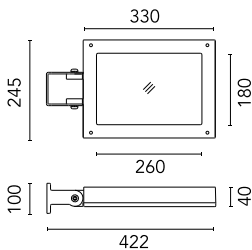

Electrical

Frequency (Hz)	50-60	Insulation class	I
Voltage (V)	220-240		
Dimmable	Yes		
Driver type	Dimmable DALI		
	1		
Emergency	Without		

Physical

Color	Deep Brown